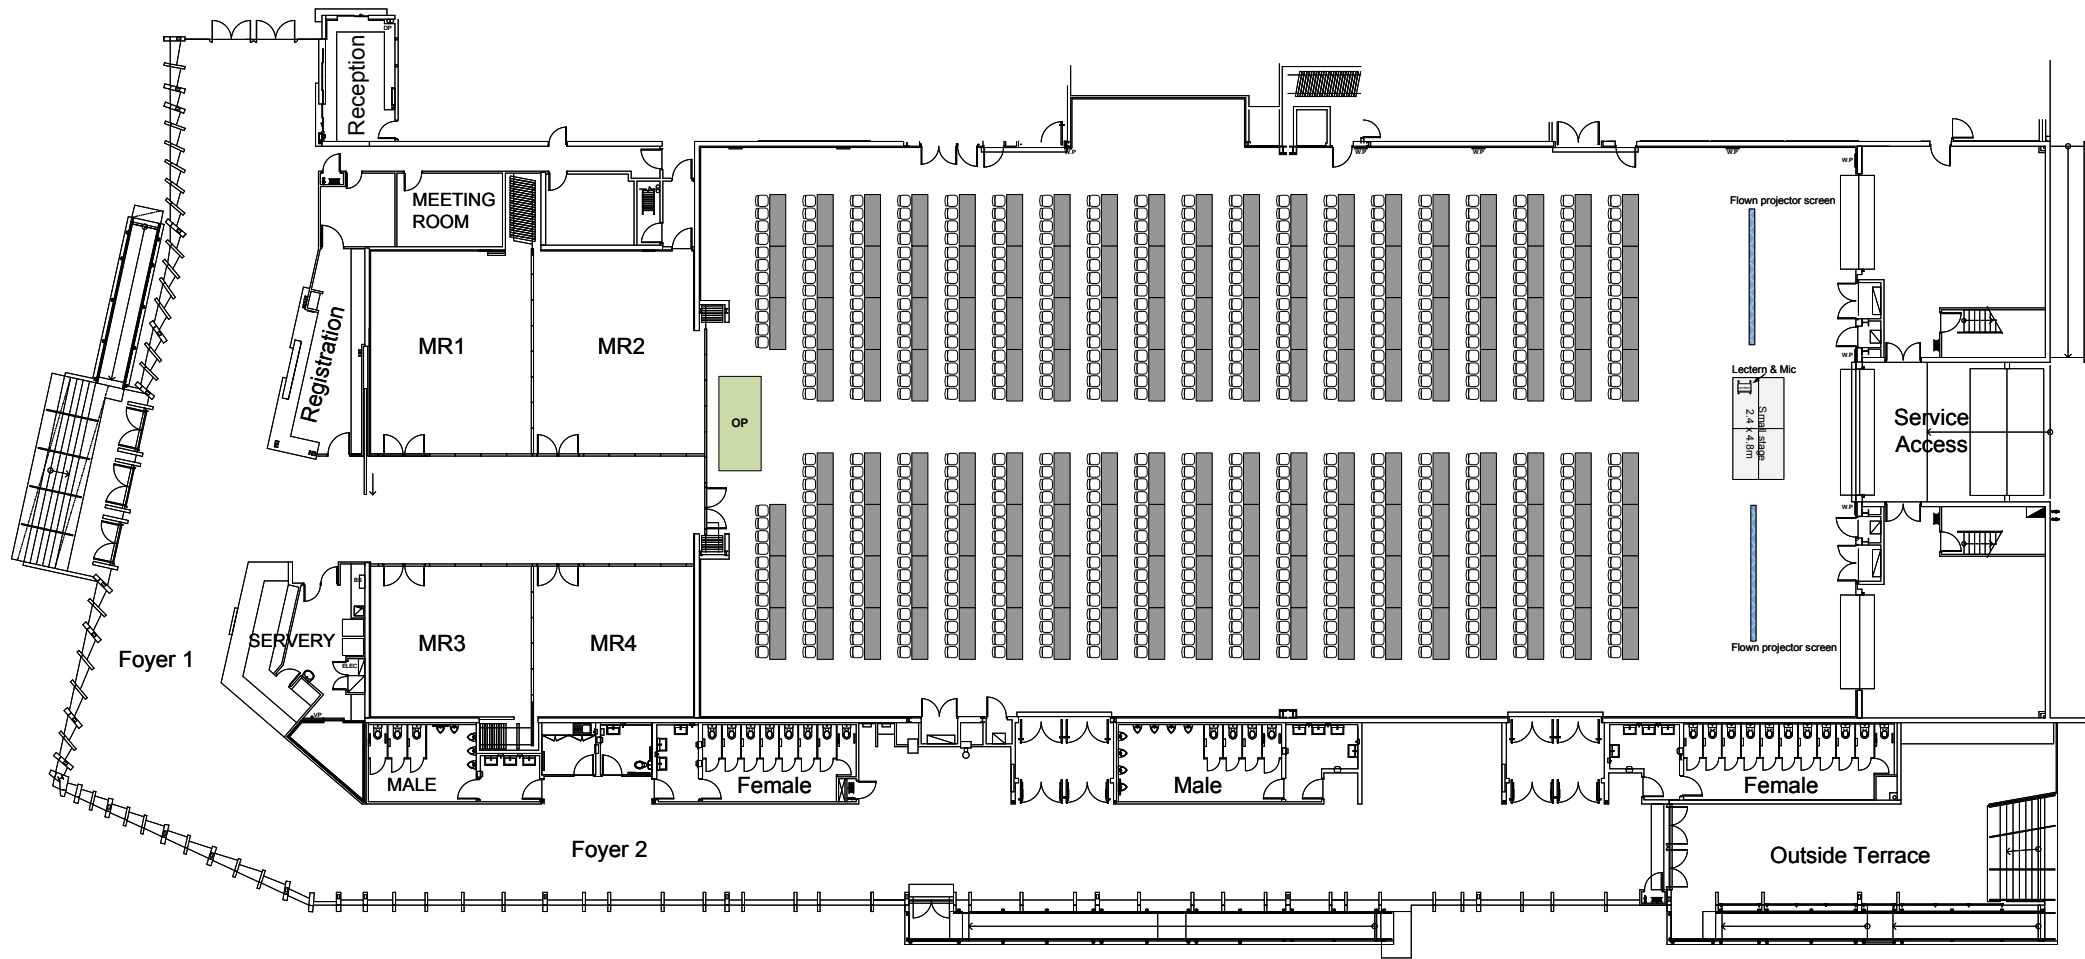

HALLS A AND B

Seminar/Classroom Setting – 600 Guests
Small Stage And Projector Screens

0m 3m 5m 10m