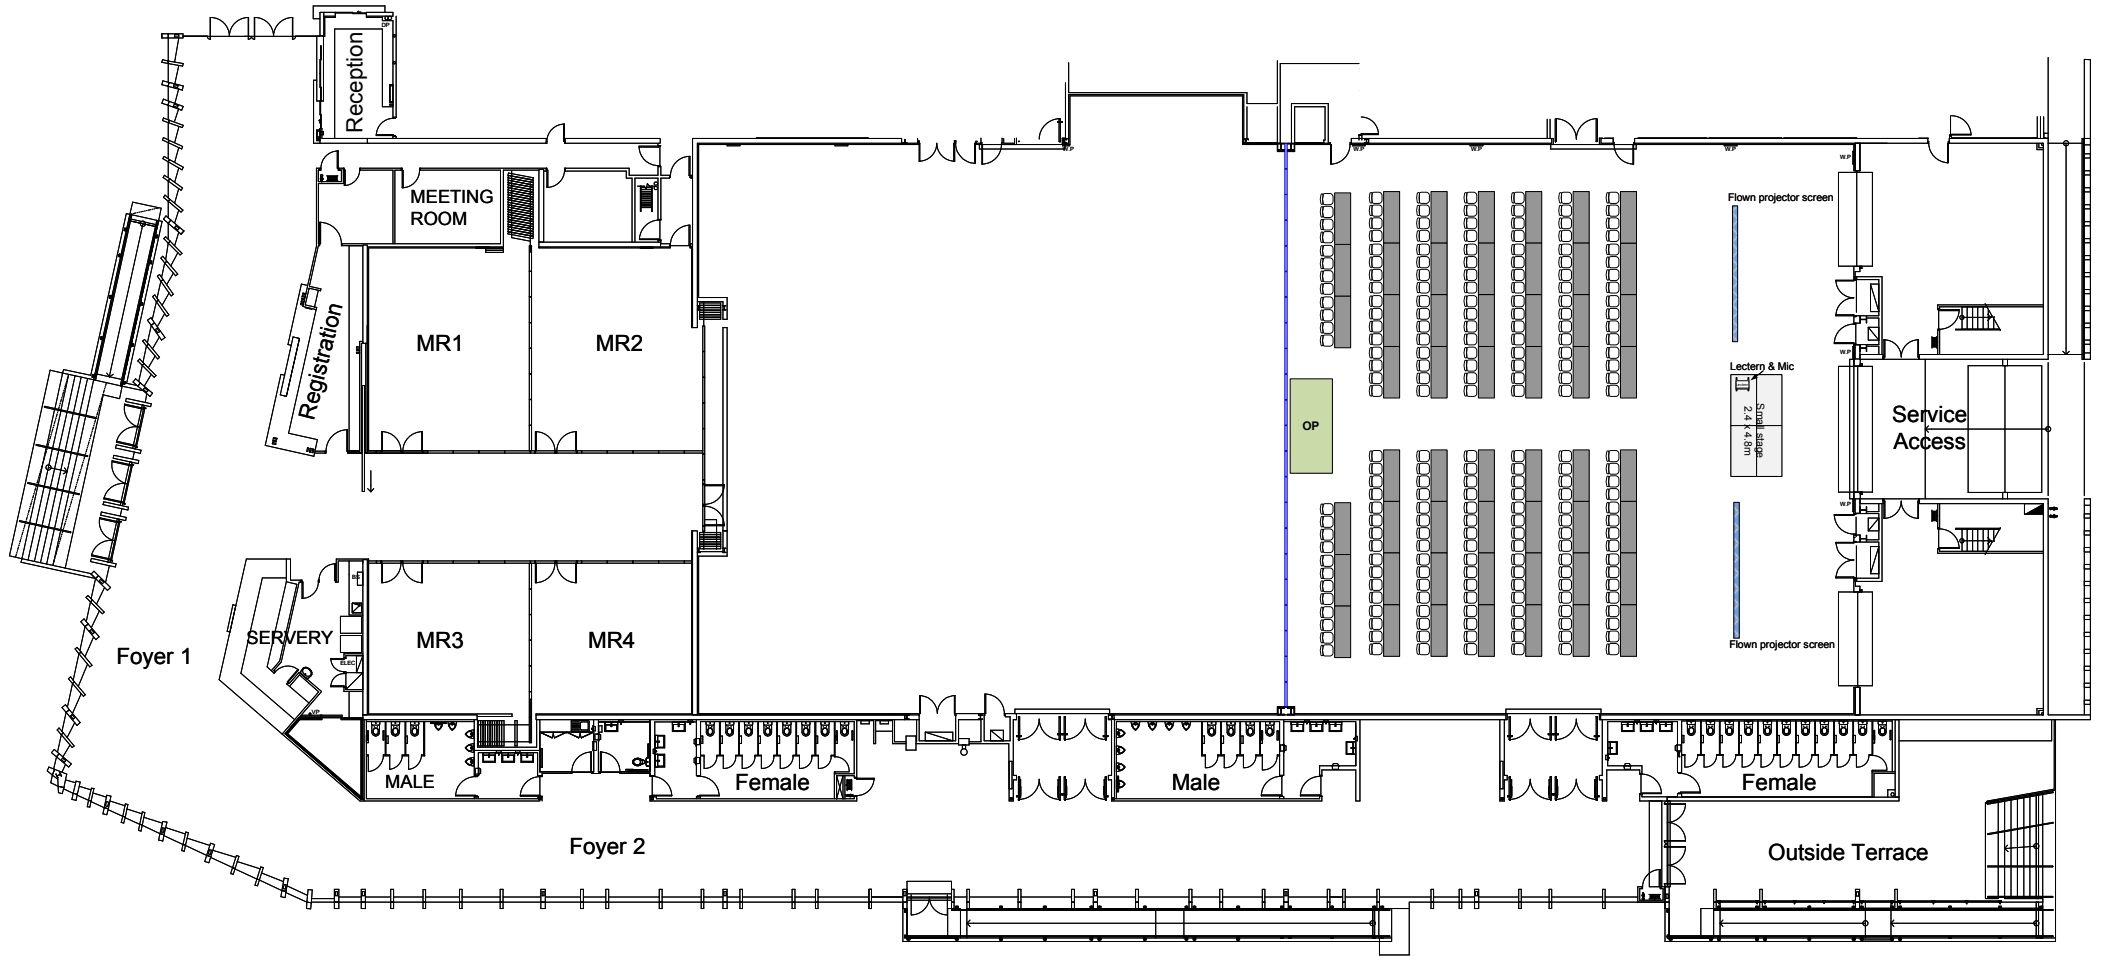

# HALL B

Seminar/Classroom Setting – 216  
Small Stage And Projector Screens

0m 3m 5m 10m