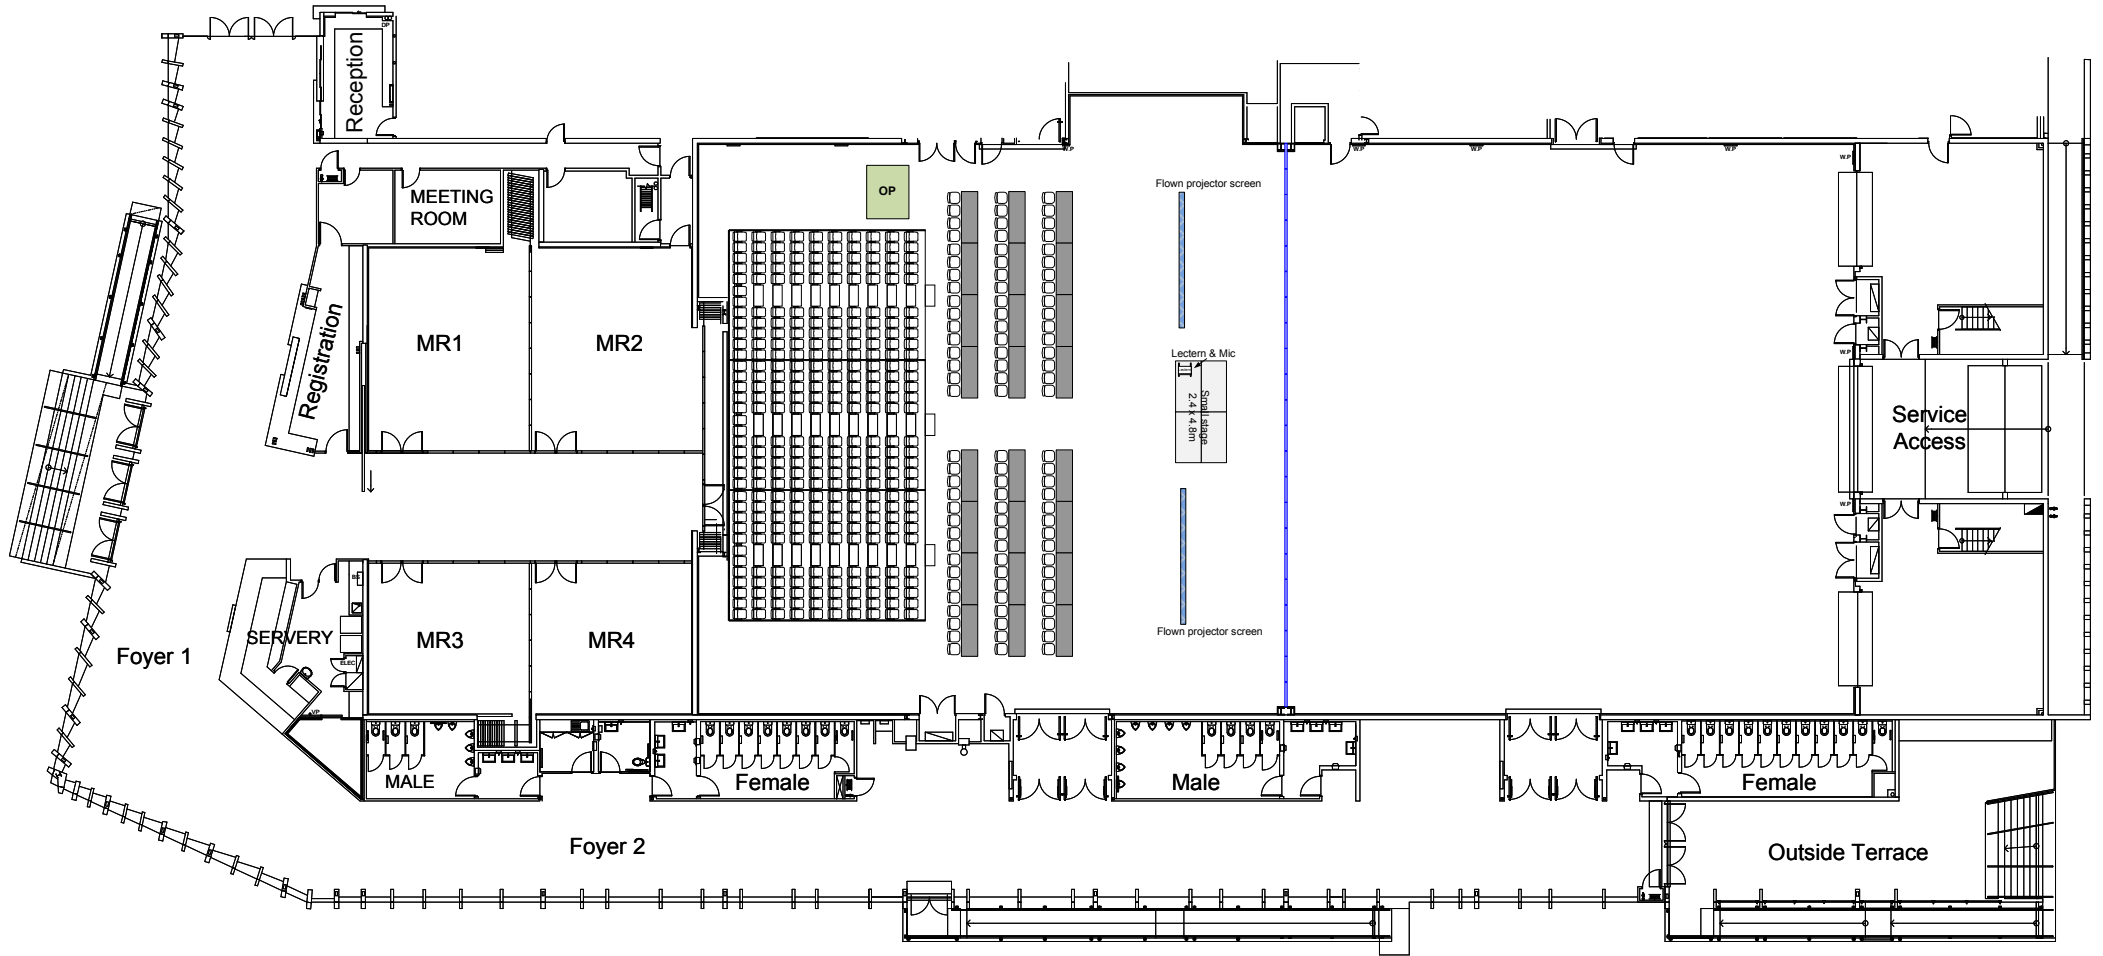

HALL A

Seminar/Classroom Setting - 402 Guests
Retractable Seating And Projector Screens

0m 3m 5m 10m