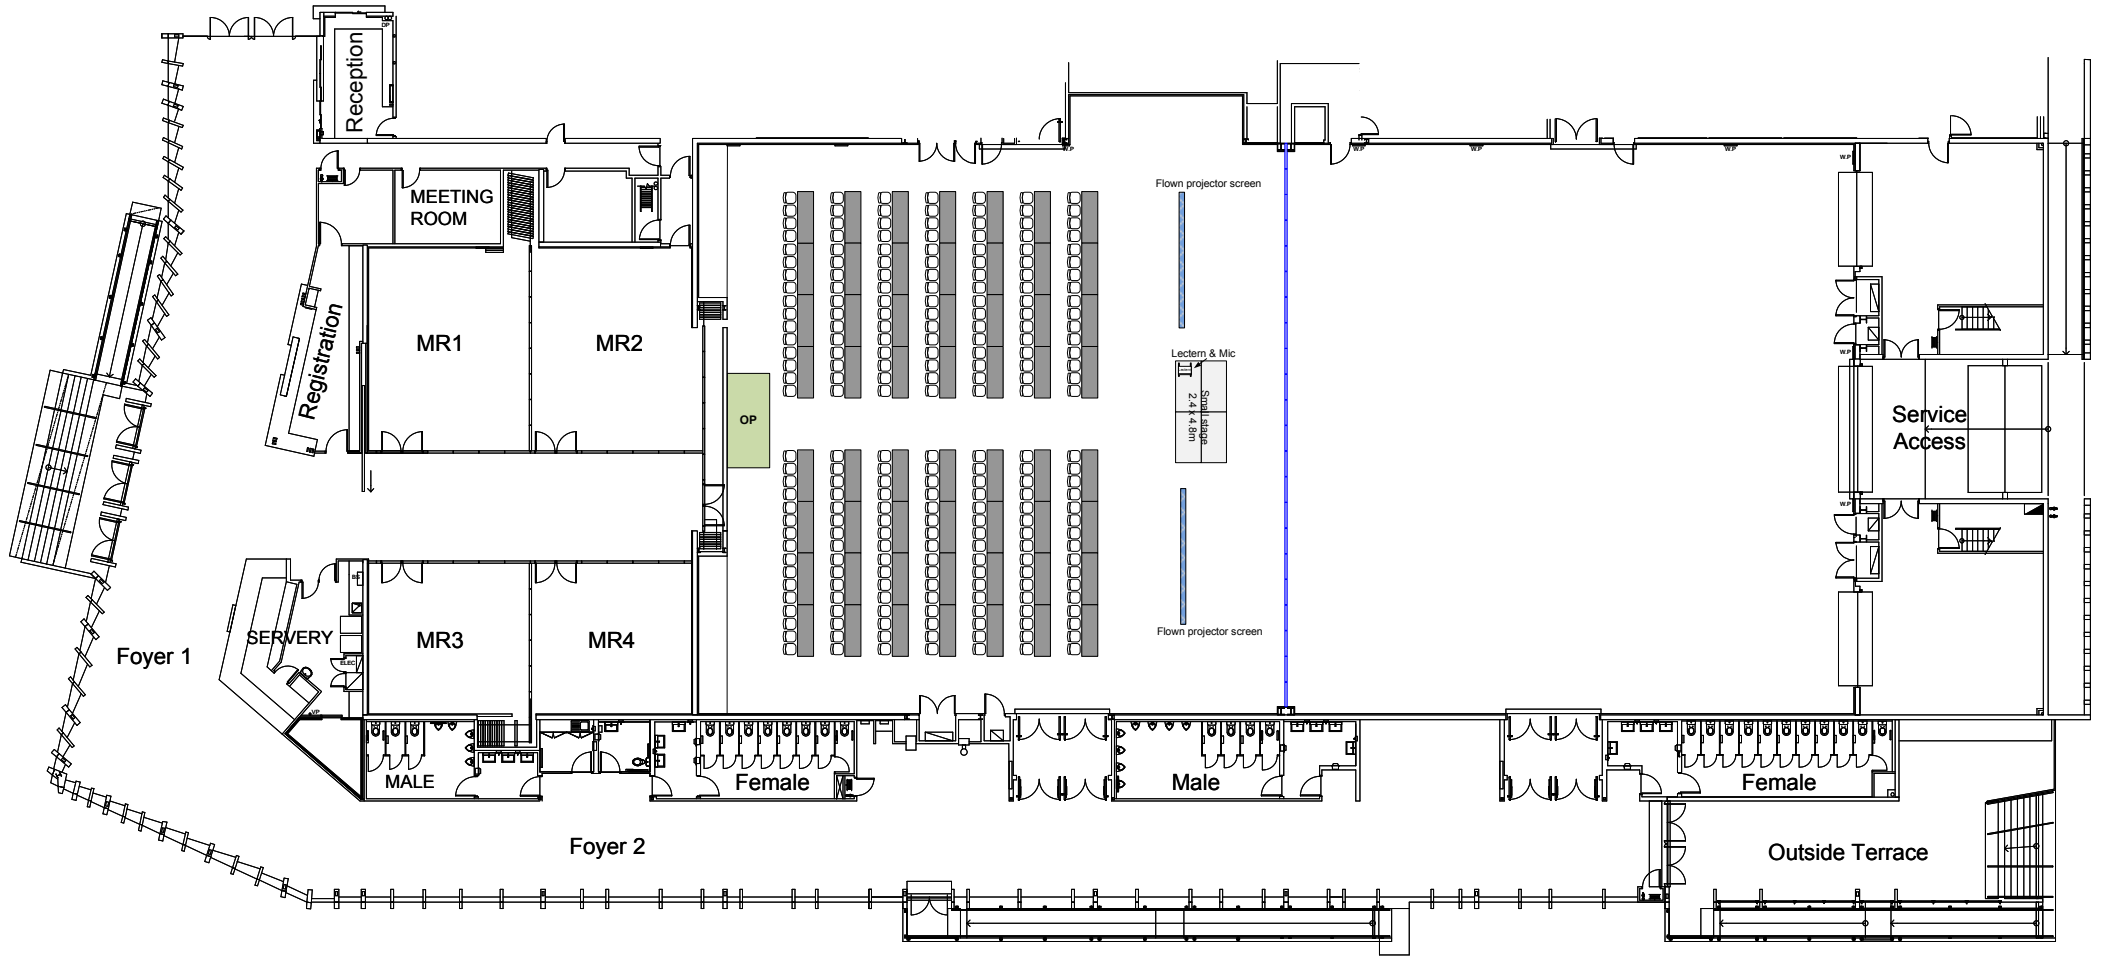

HALL A

Seminar/Classroom Setting – 224 Guests
Small Stage And Projector Screens

0m 3m 5m 10m