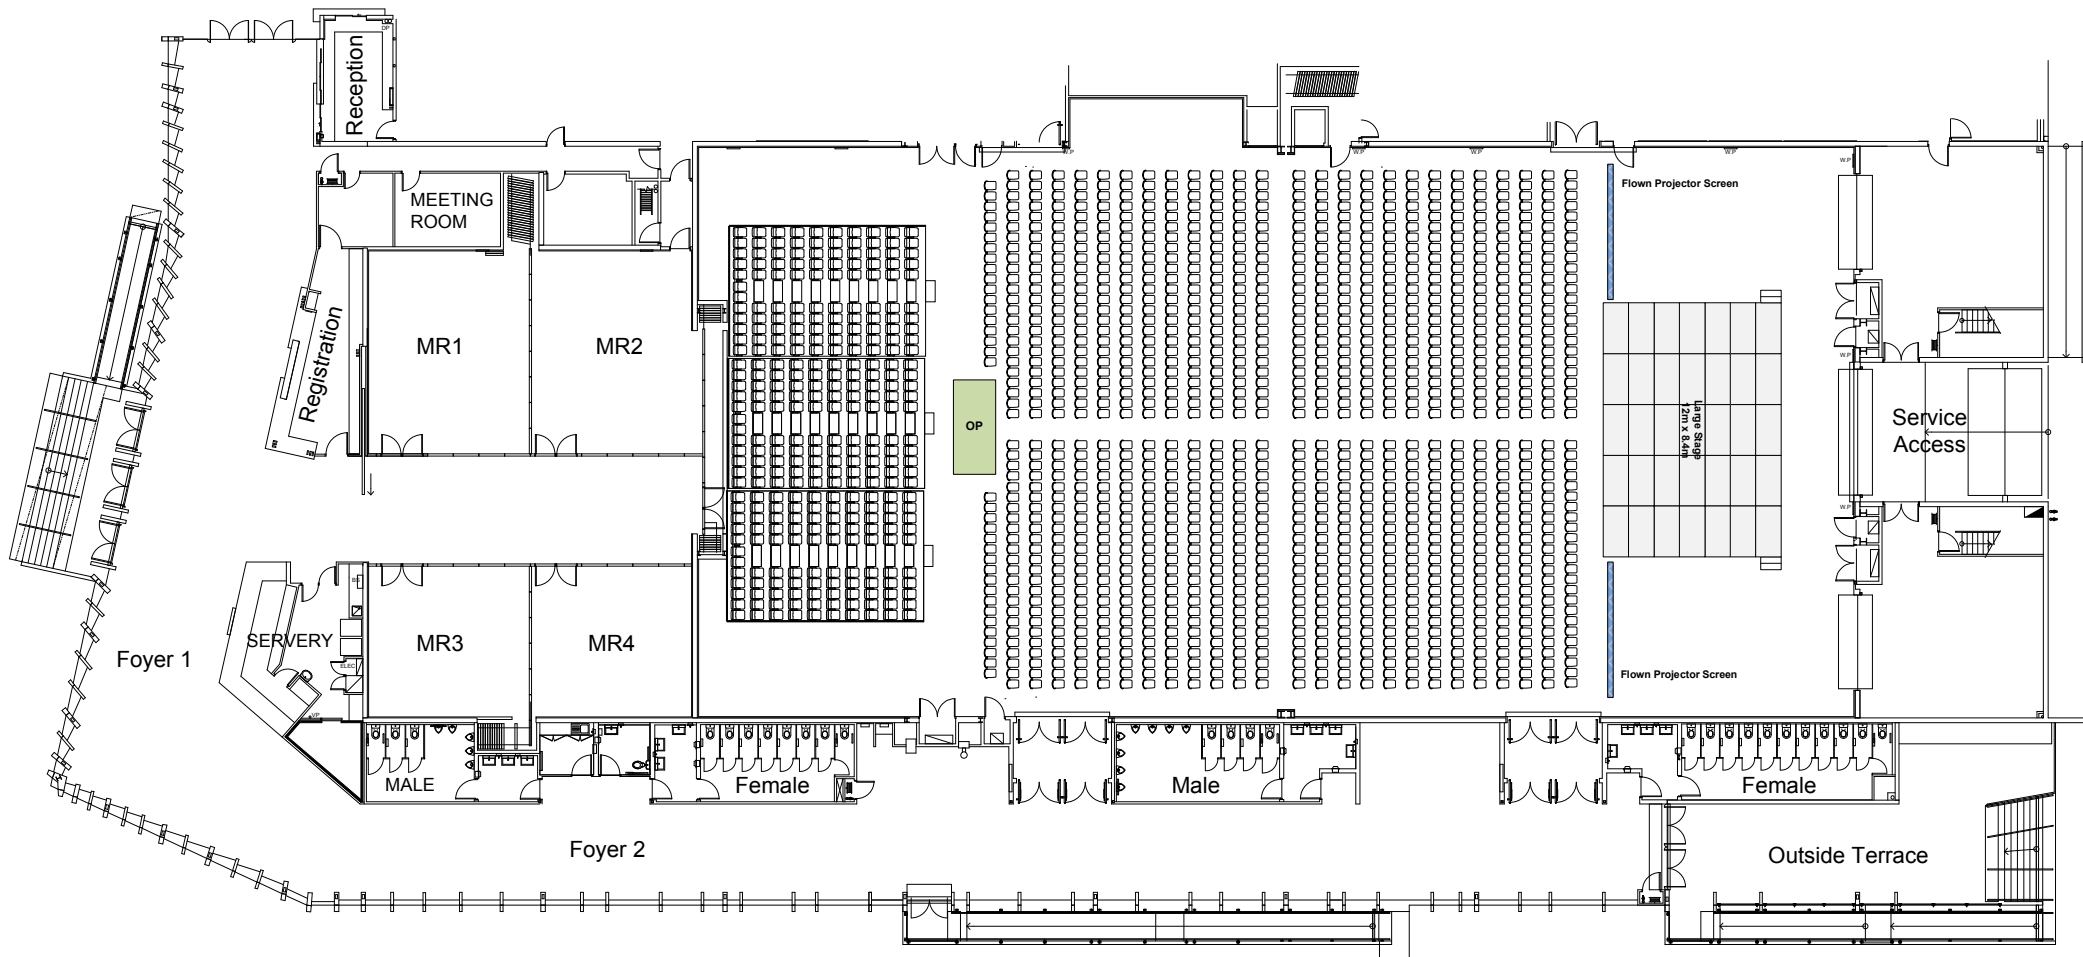

HALLS A AND B

Theatre/Concert Setting - 1540 Guests
Large Stage Including Retractable Seats

0m 3m 5m 10m