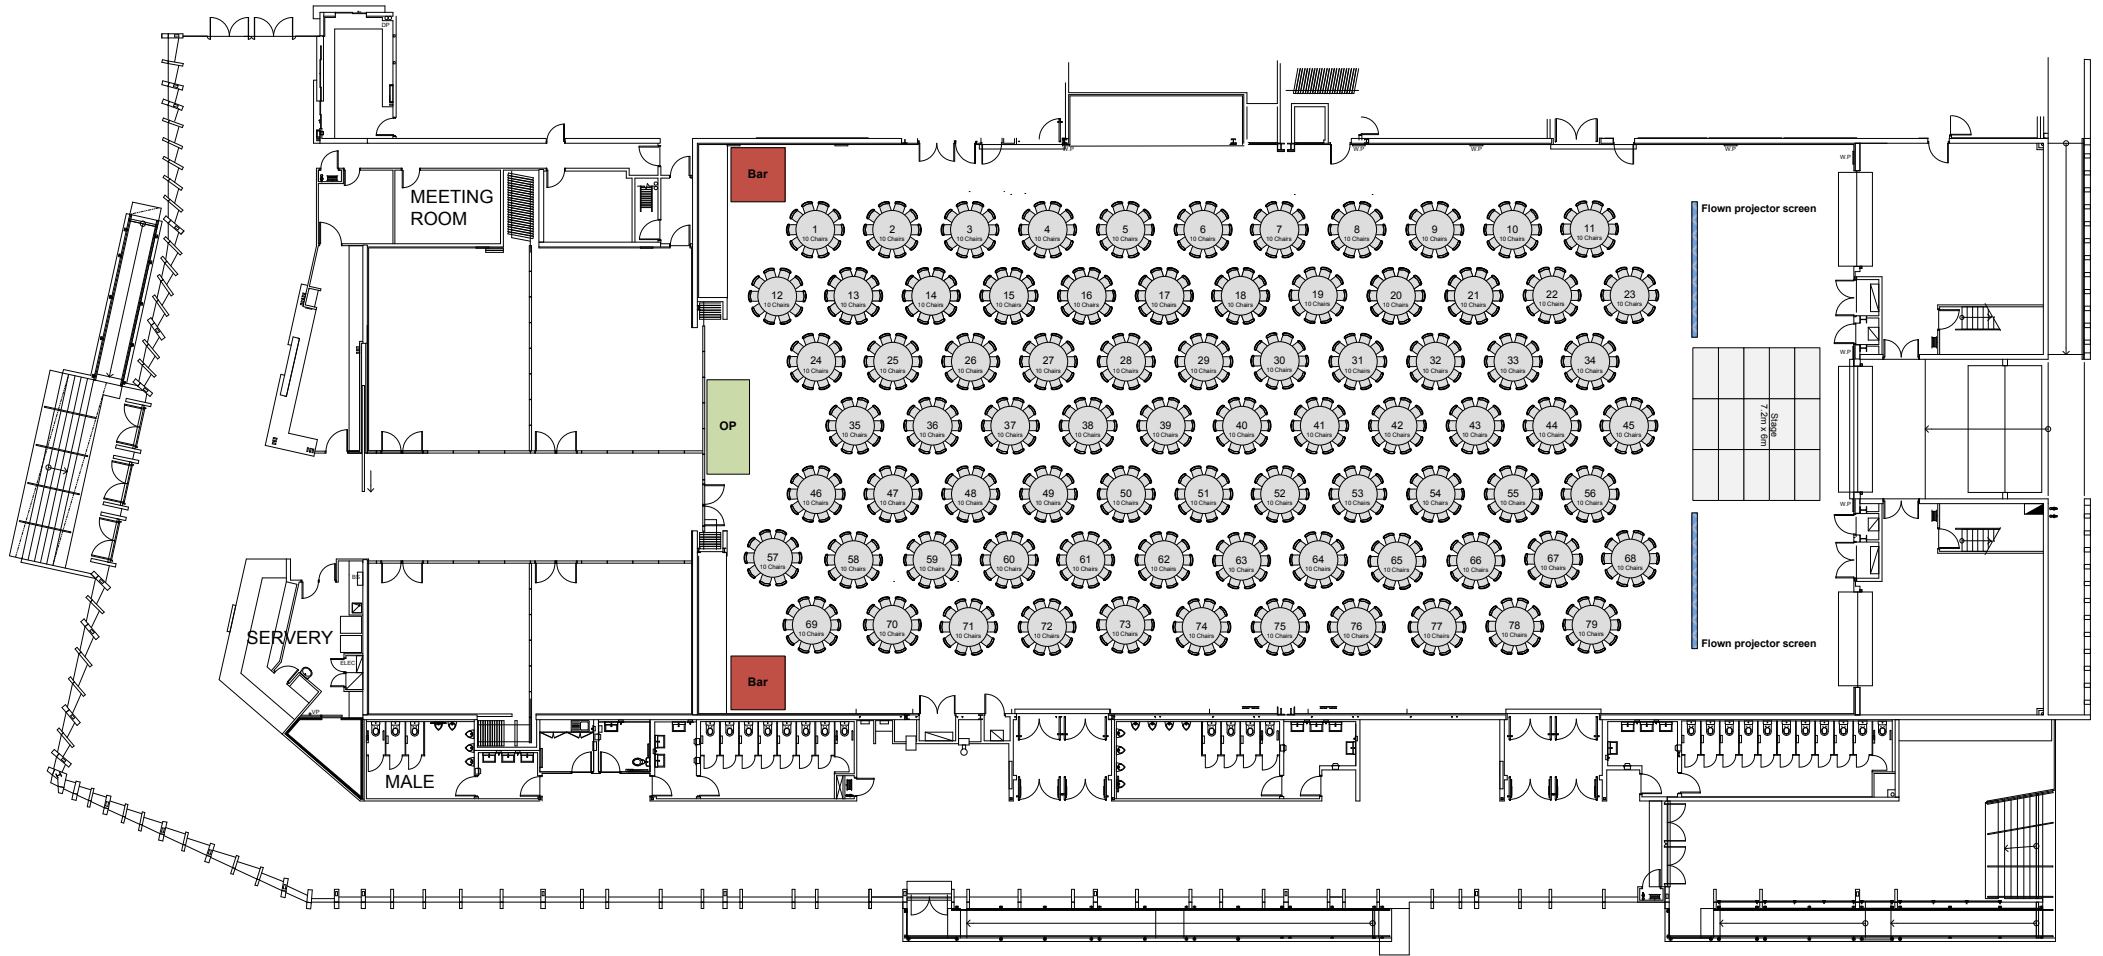

HALLS A AND B

Banquet Seating - 790 Guests
Medium Stage And Projector Screens

0m 3m 5m 10m