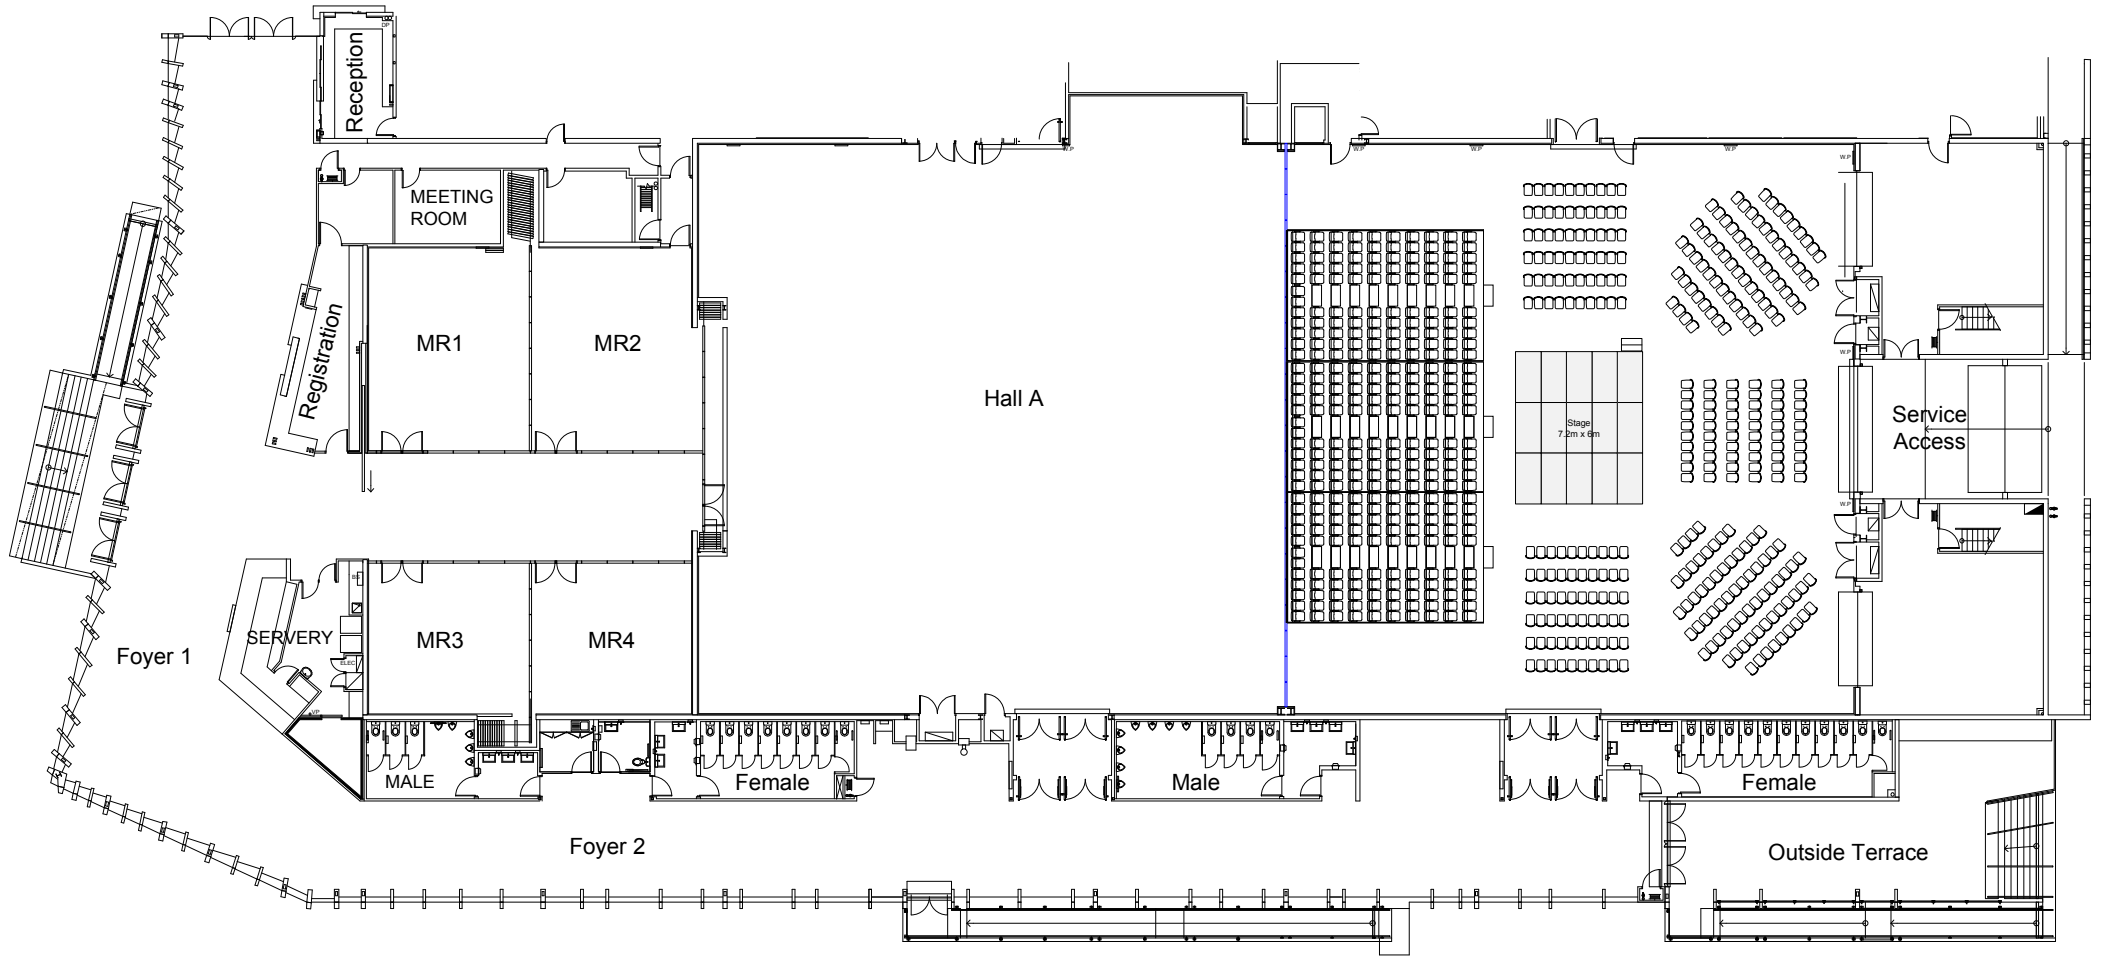

HALL B

Theatre in the Round/Stadium setting – 628 Guests

0m 3m 5m 10m