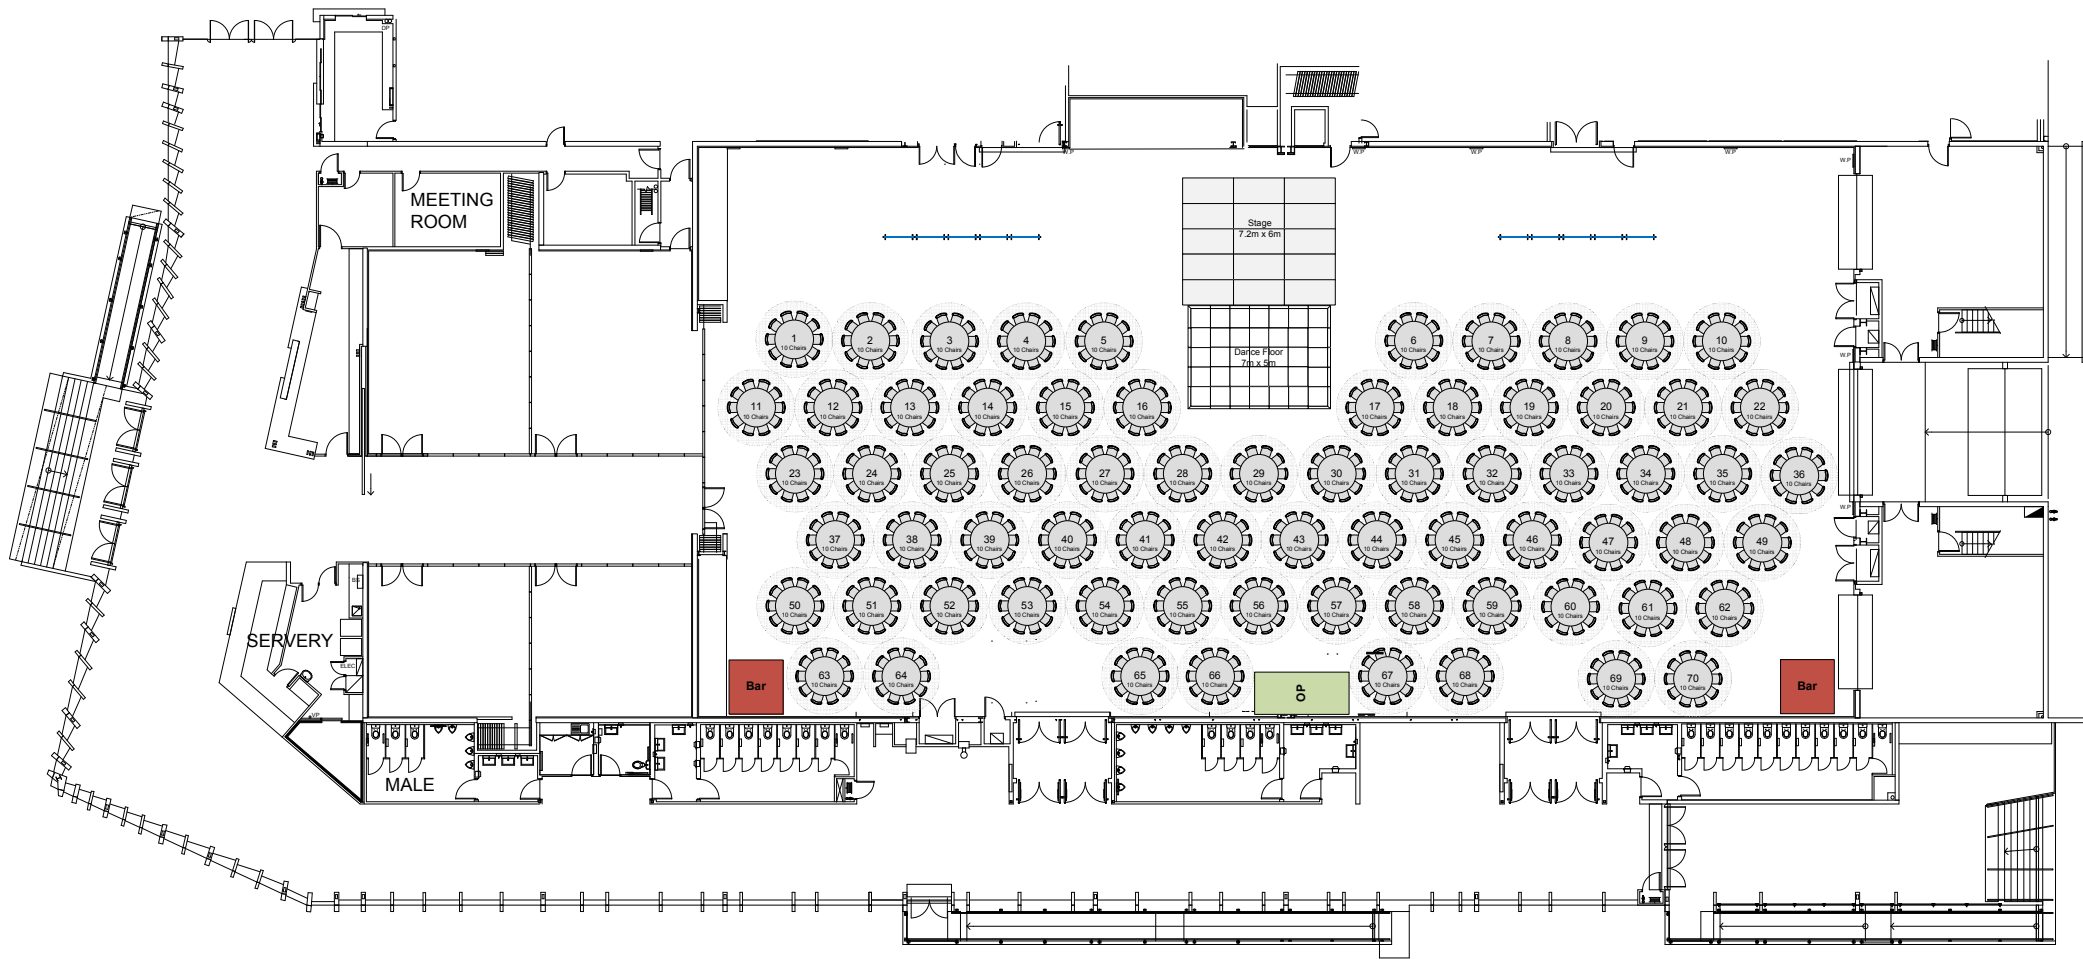

HALLS A AND B

Banquet Seating - 700 Guests
Medium Dance Floor And Stage

0m 3m 5m 10m