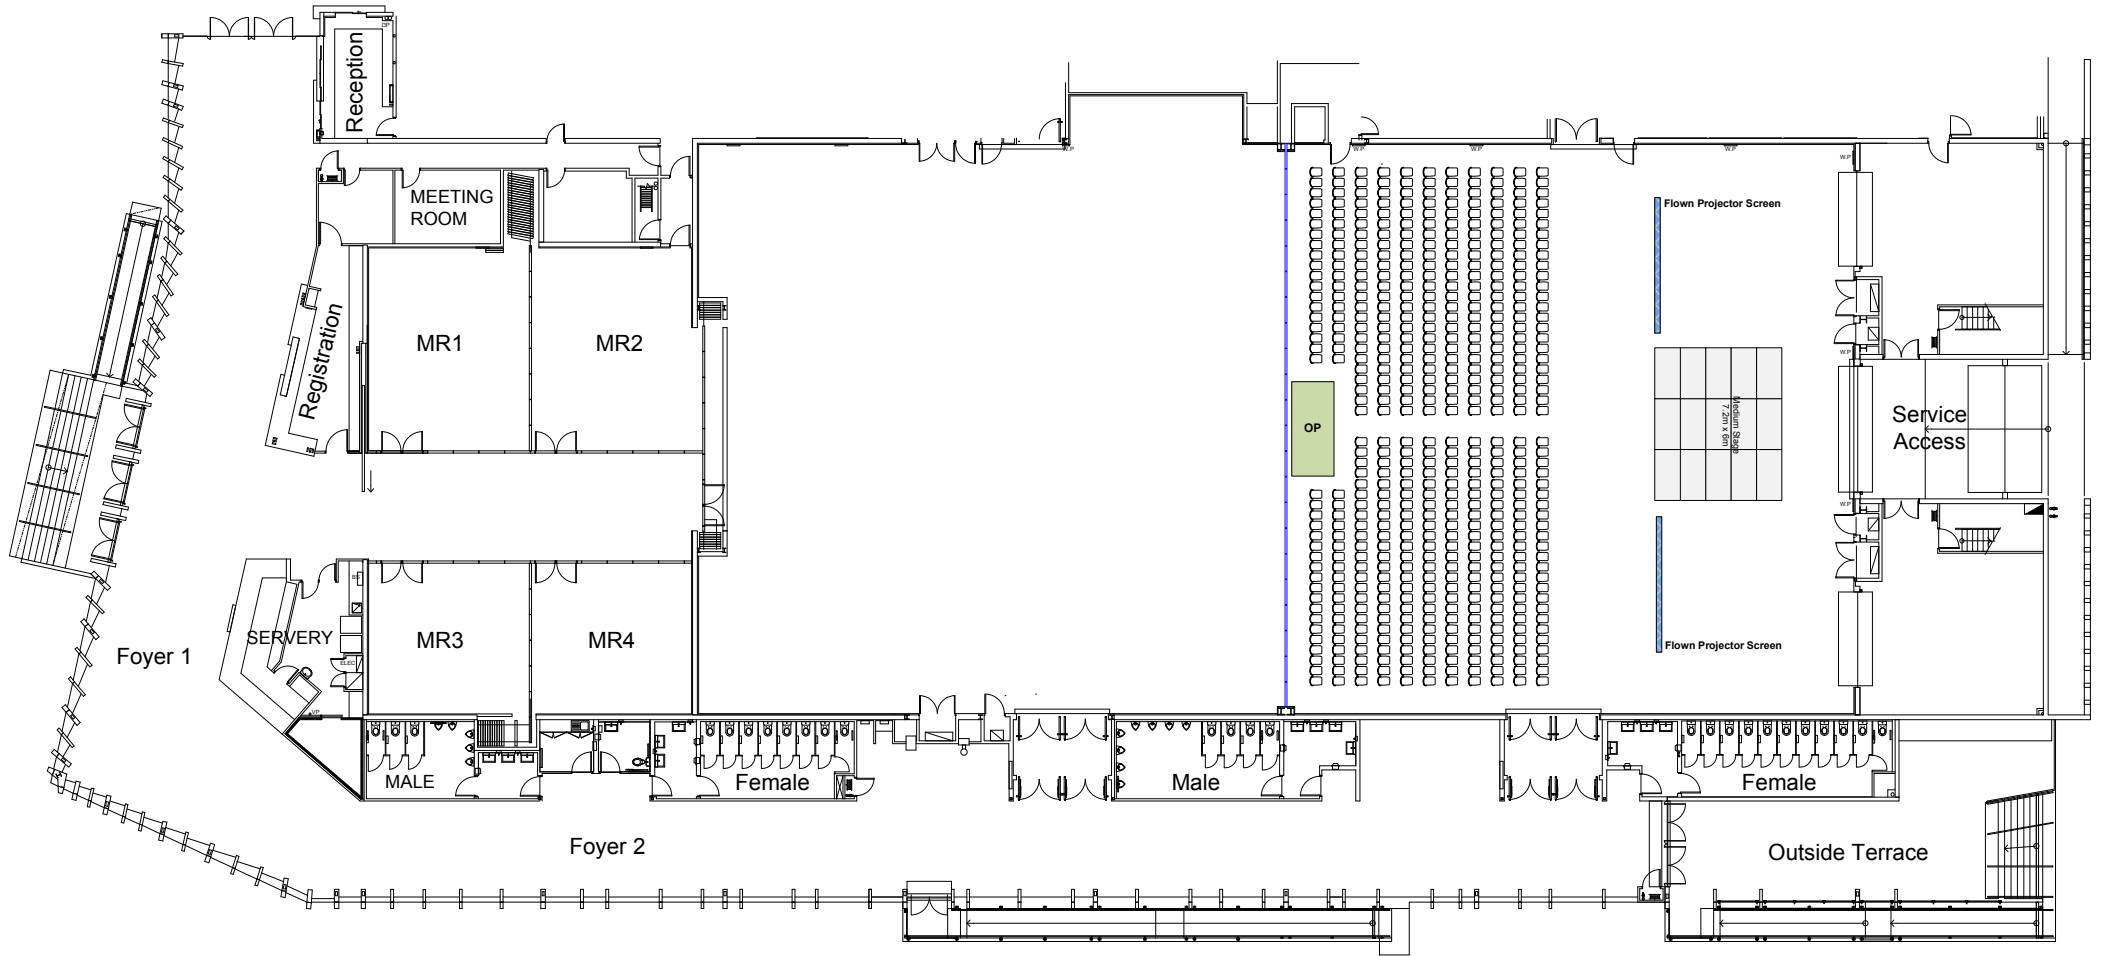

HALL B

Theatre/Concert Setting - 508 Guests
Medium Stage And Projector Screens

0m 3m 5m 10m