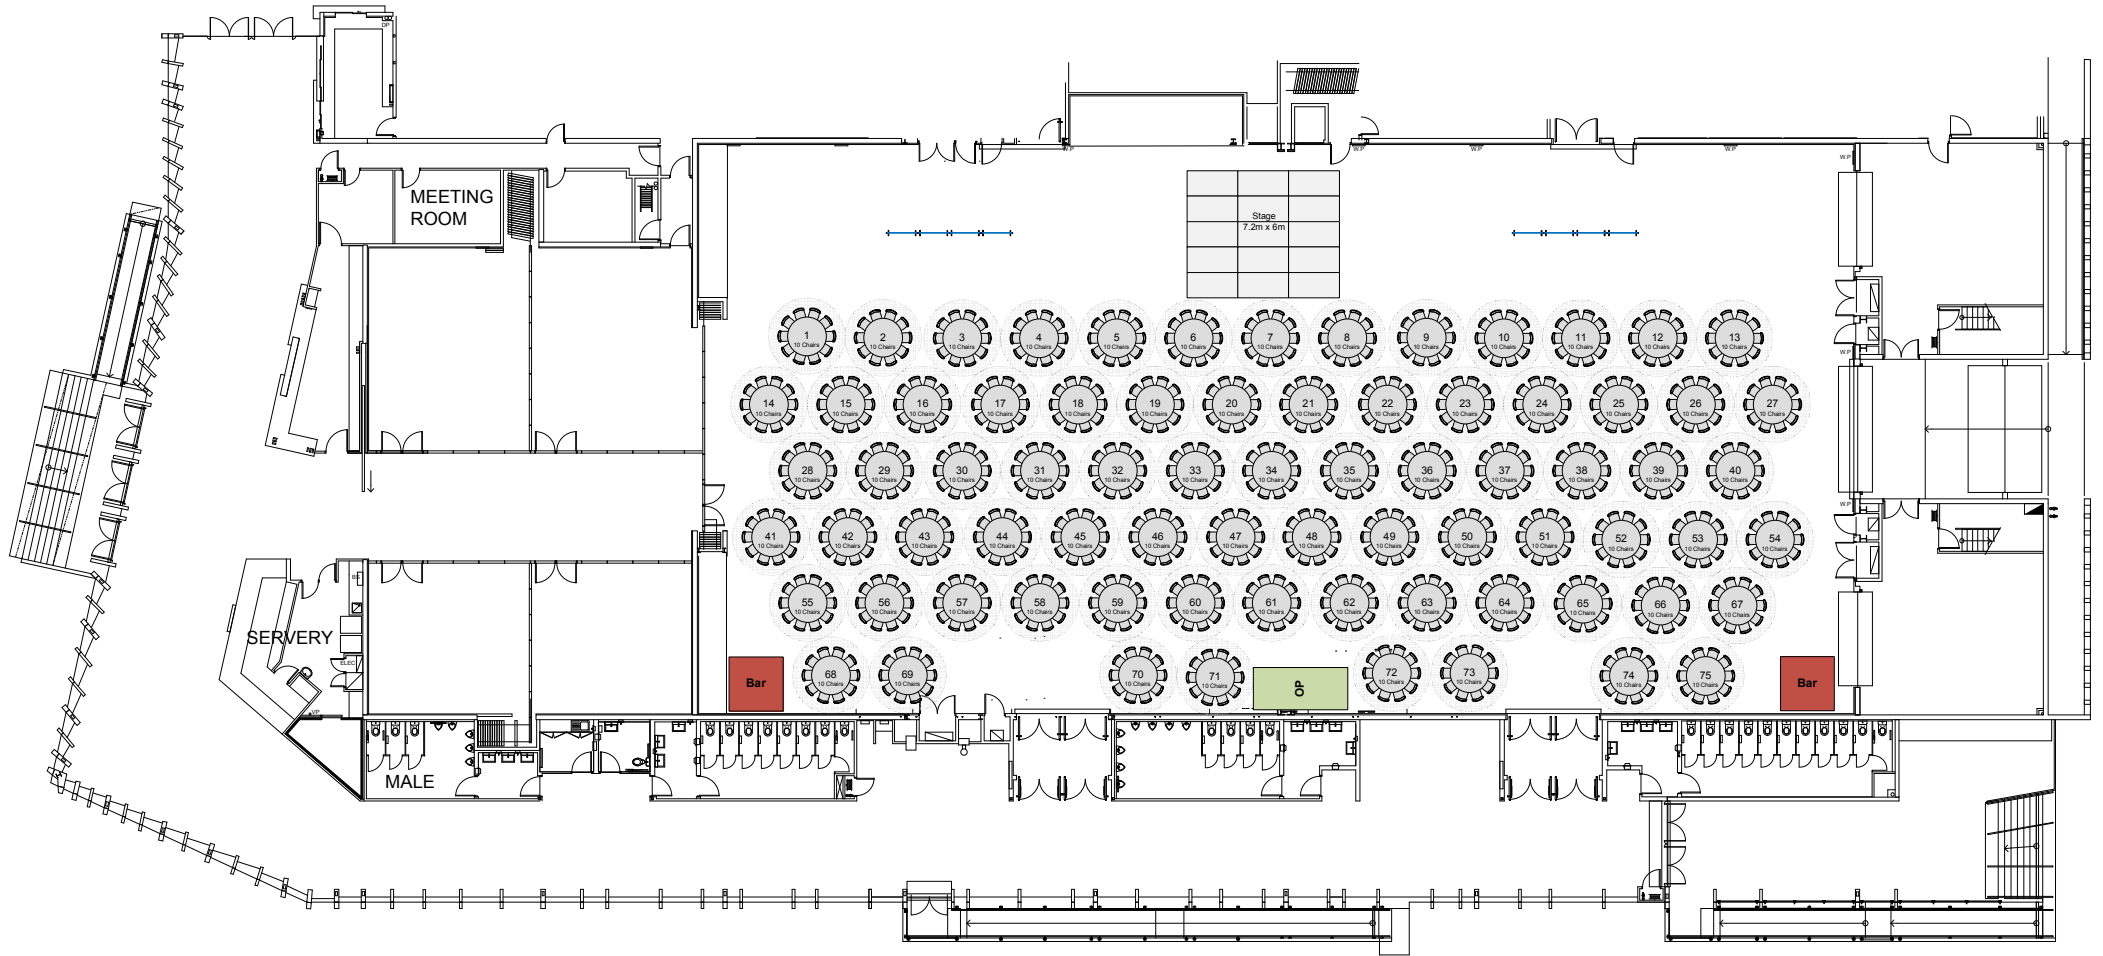

HALLS A AND B

Banquet Seating - 750 Guests
Medium Stage

0m 3m 5m 10m