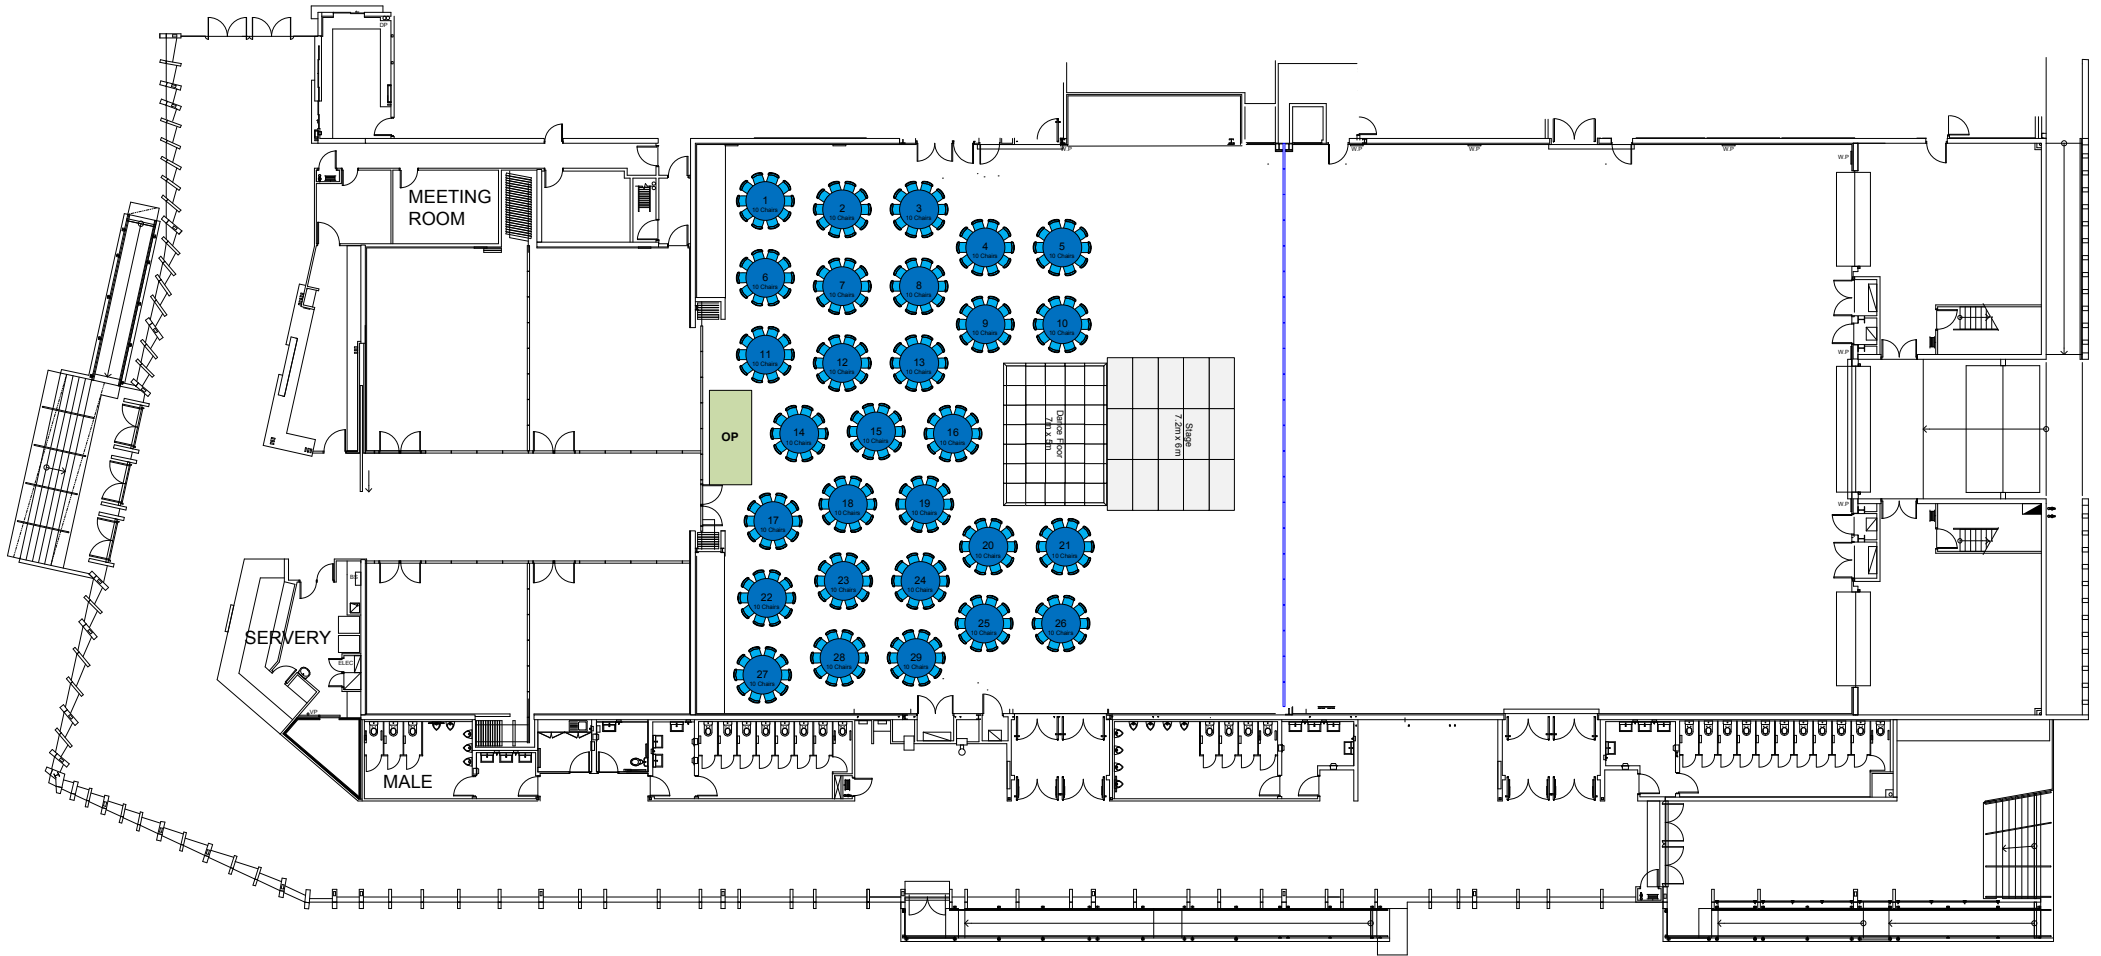

HALL A

Banquet Seating - 290 Guests
Medium Dance Floor And Stage

0m 3m 5m 10m