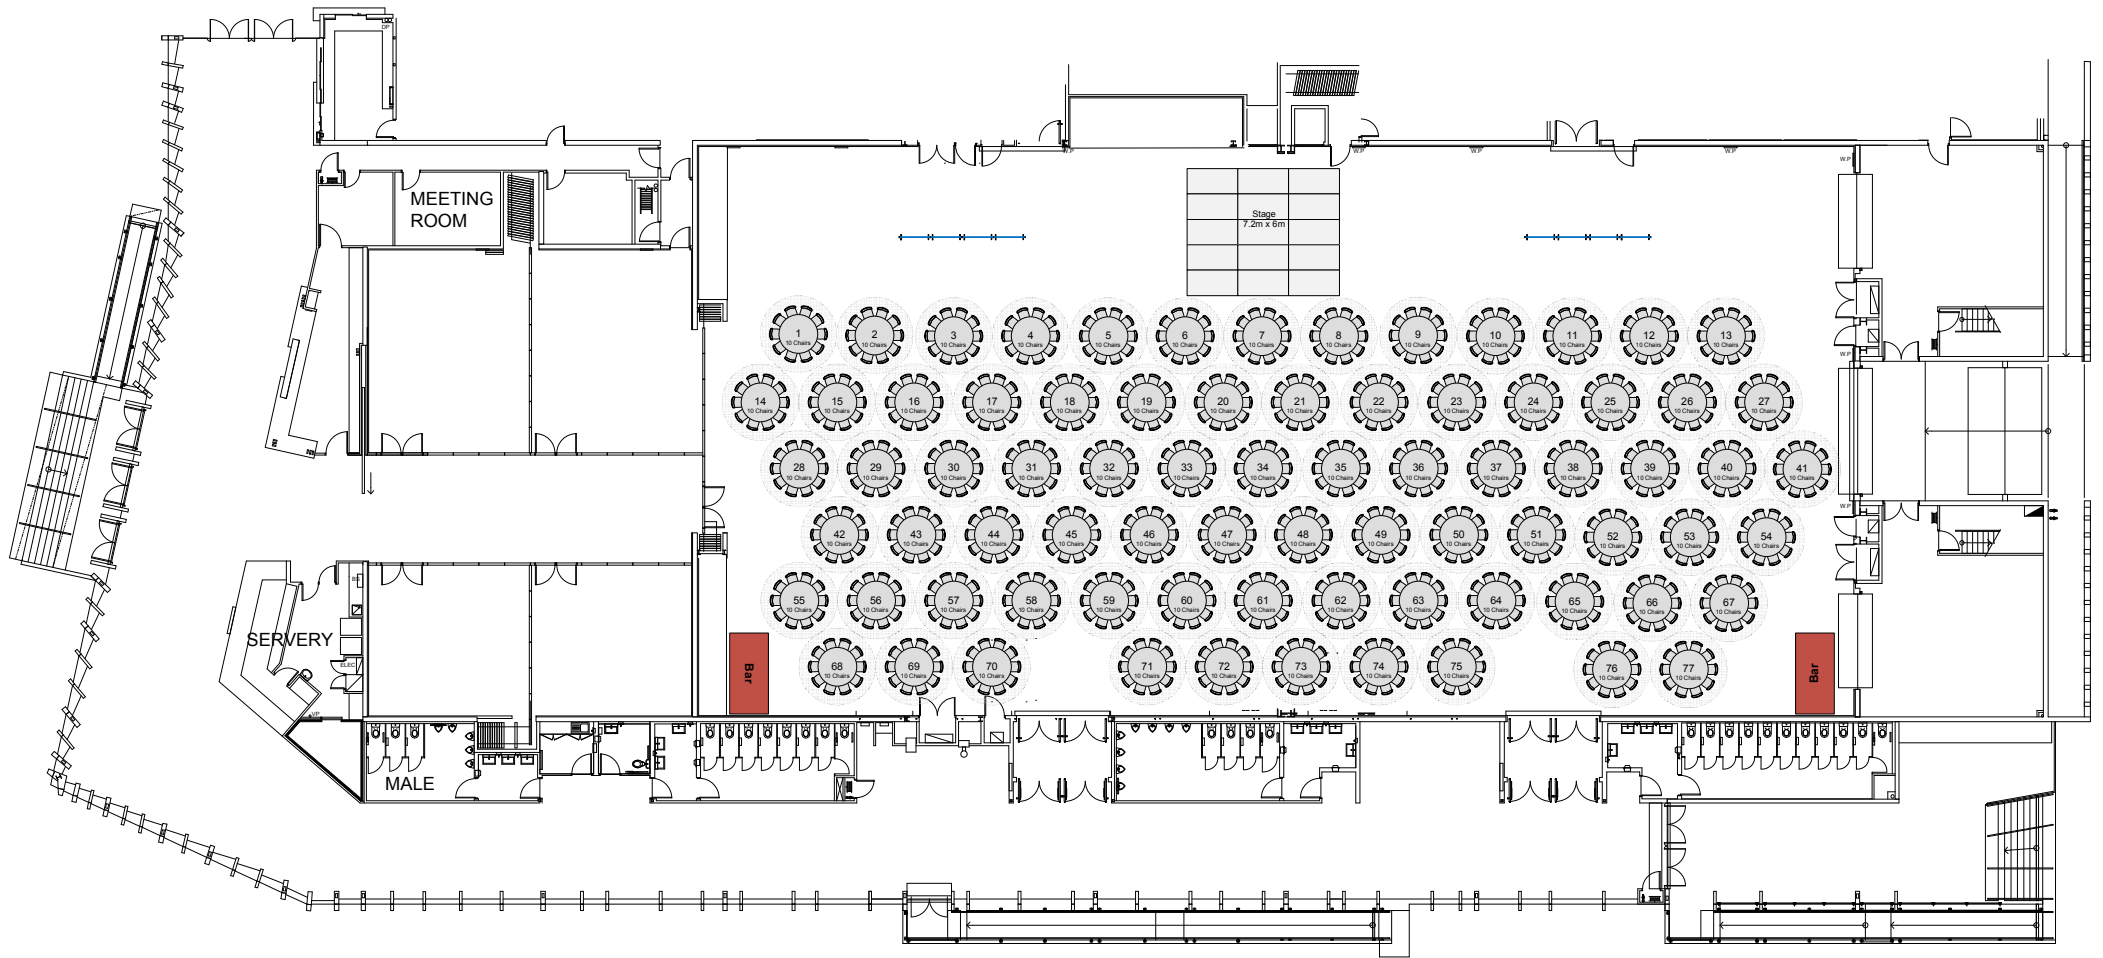

# HALLS A AND B

Banquet Seating - 770 Guests  
Medium Stage

0m 3m 5m 10m