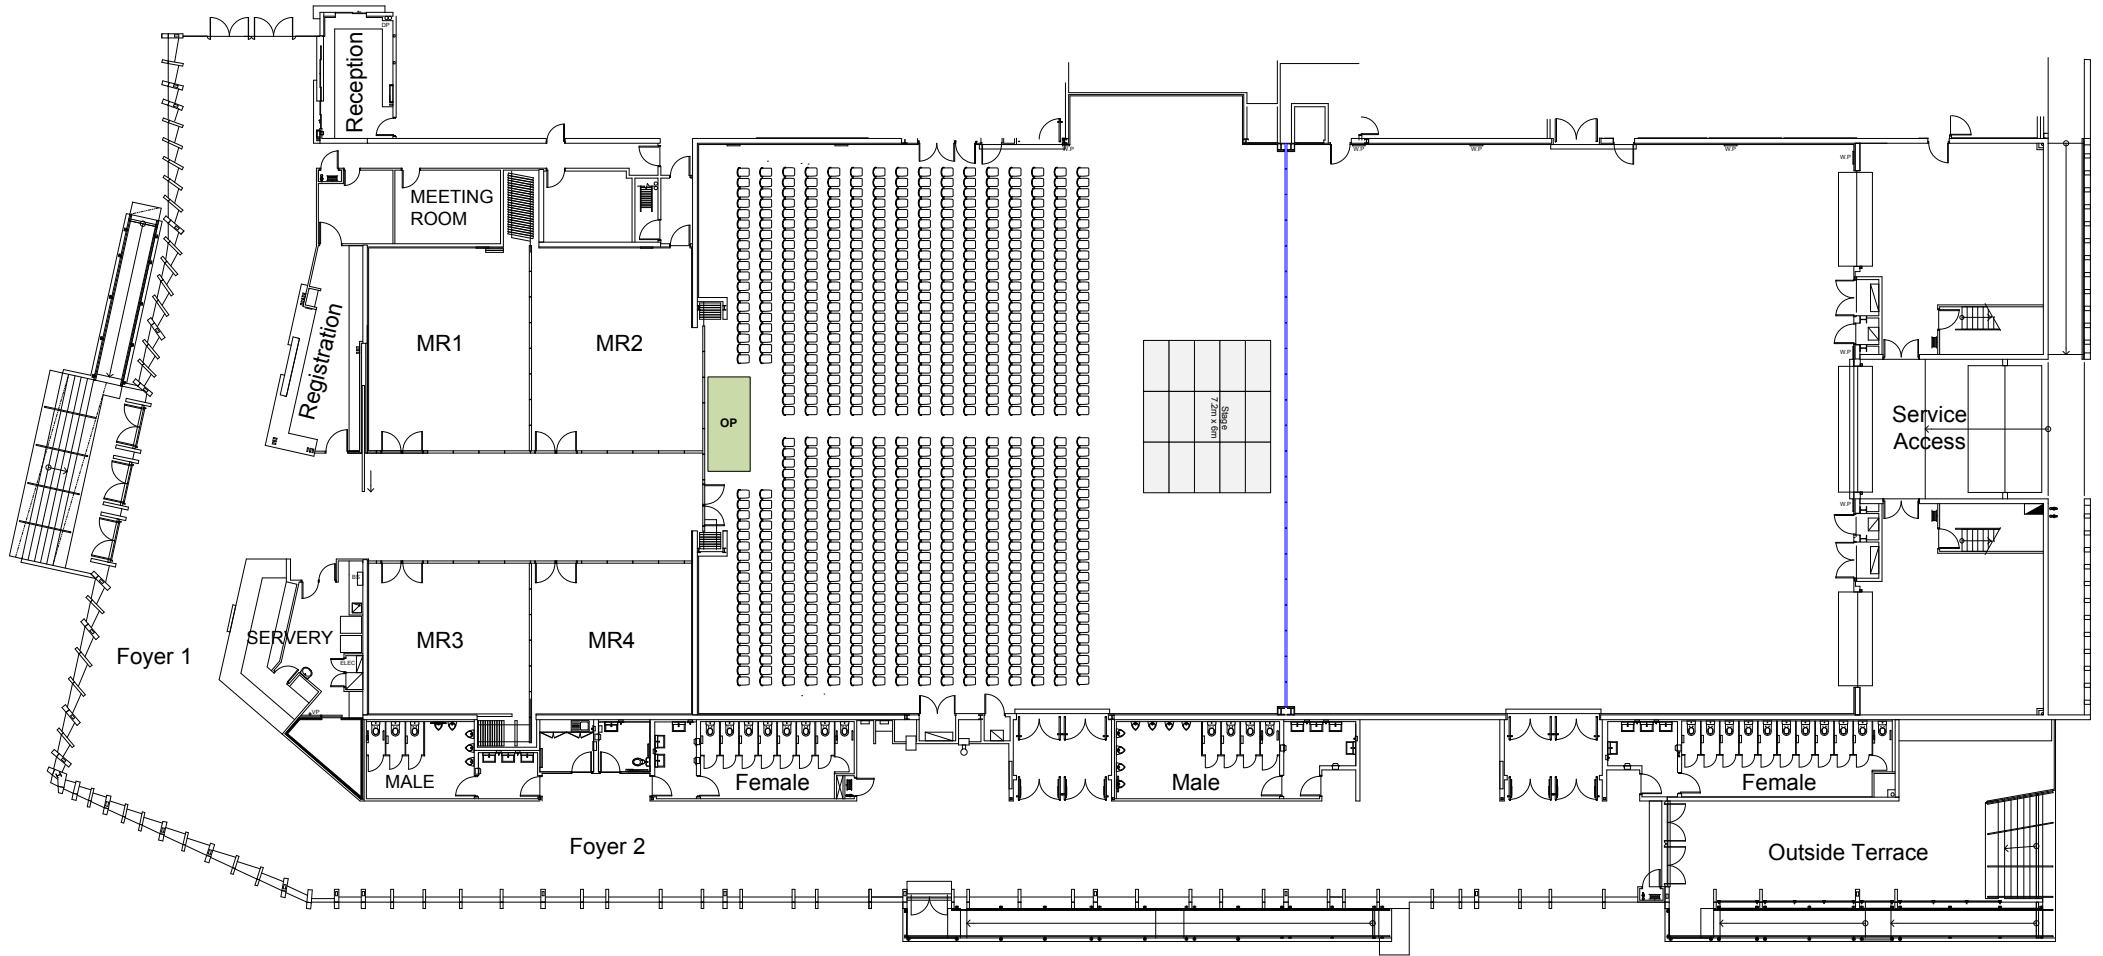

# HALL A

Theatre/Concert Setting - 748 Guests  
Medium Stage Without Projector Screens

0m 3m 5m 10m