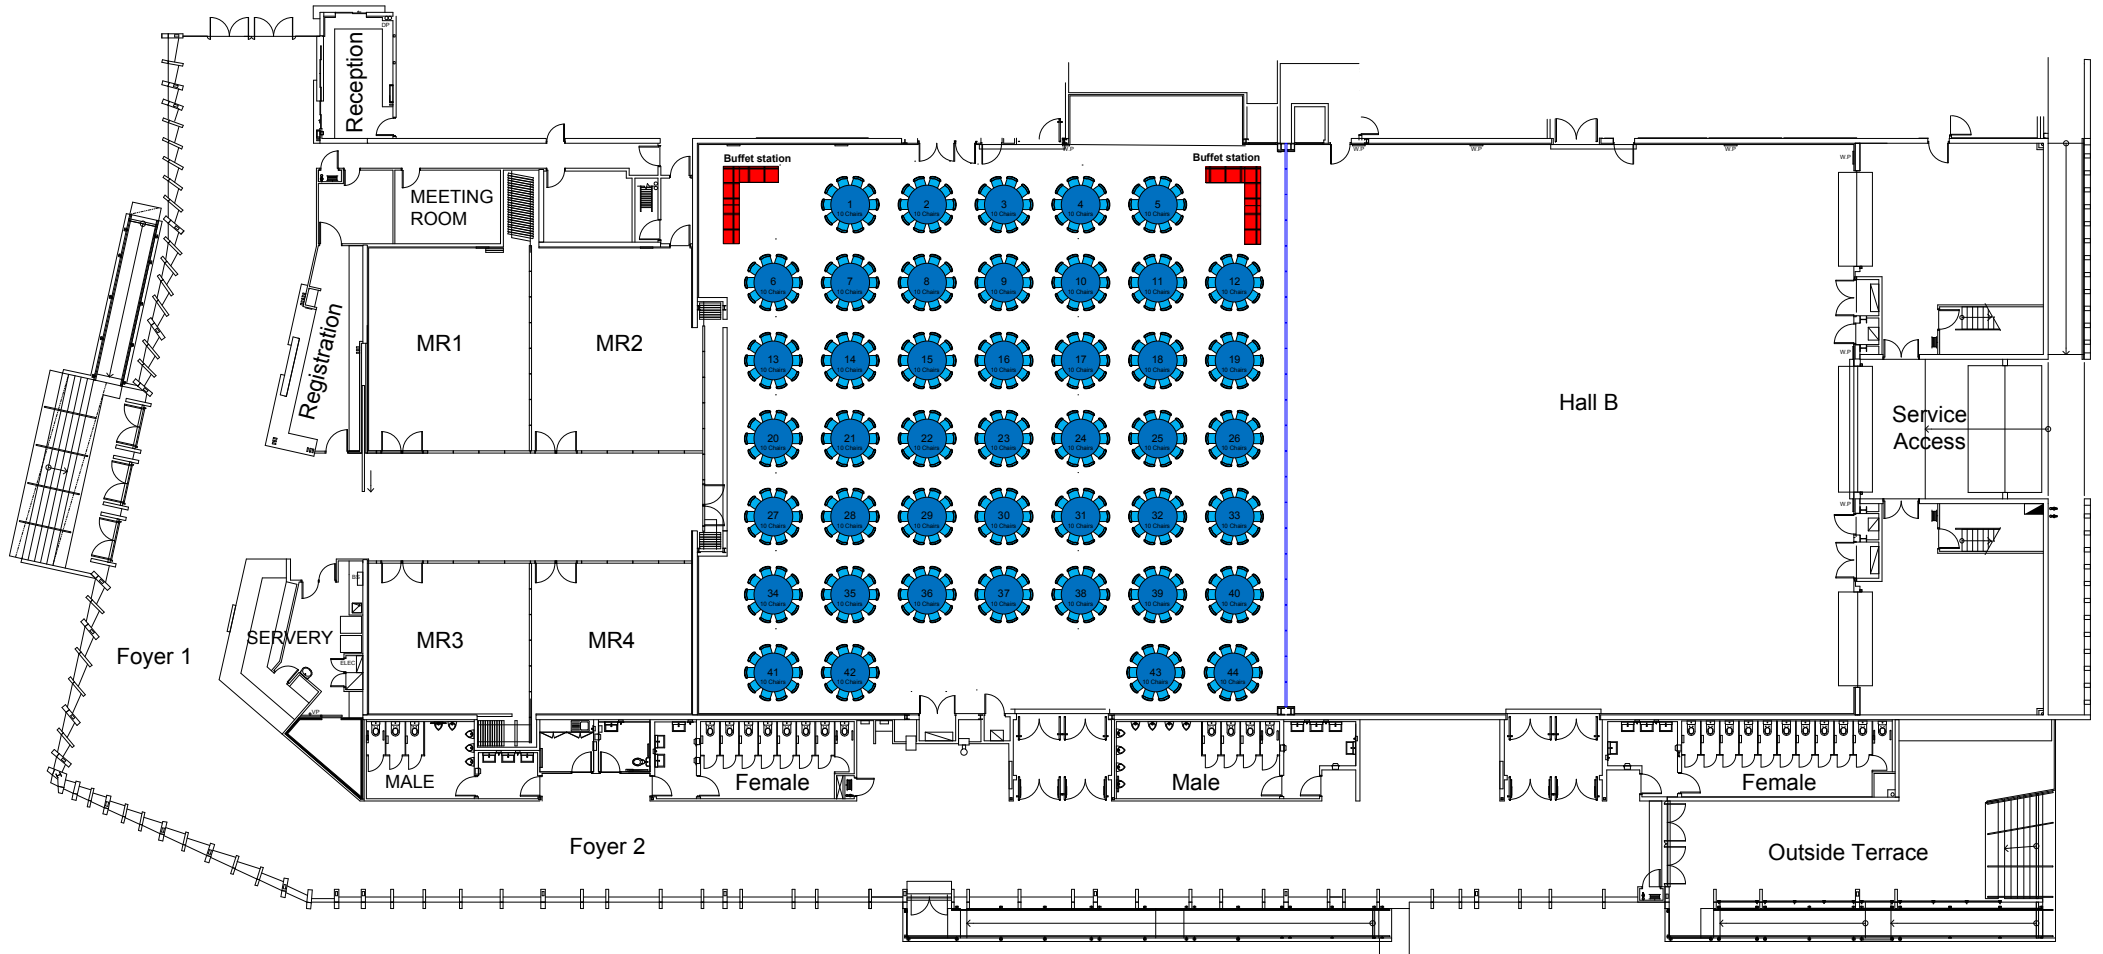

HALL A

Banquet Seating – 440 Guests

0m 3m 5m 10m