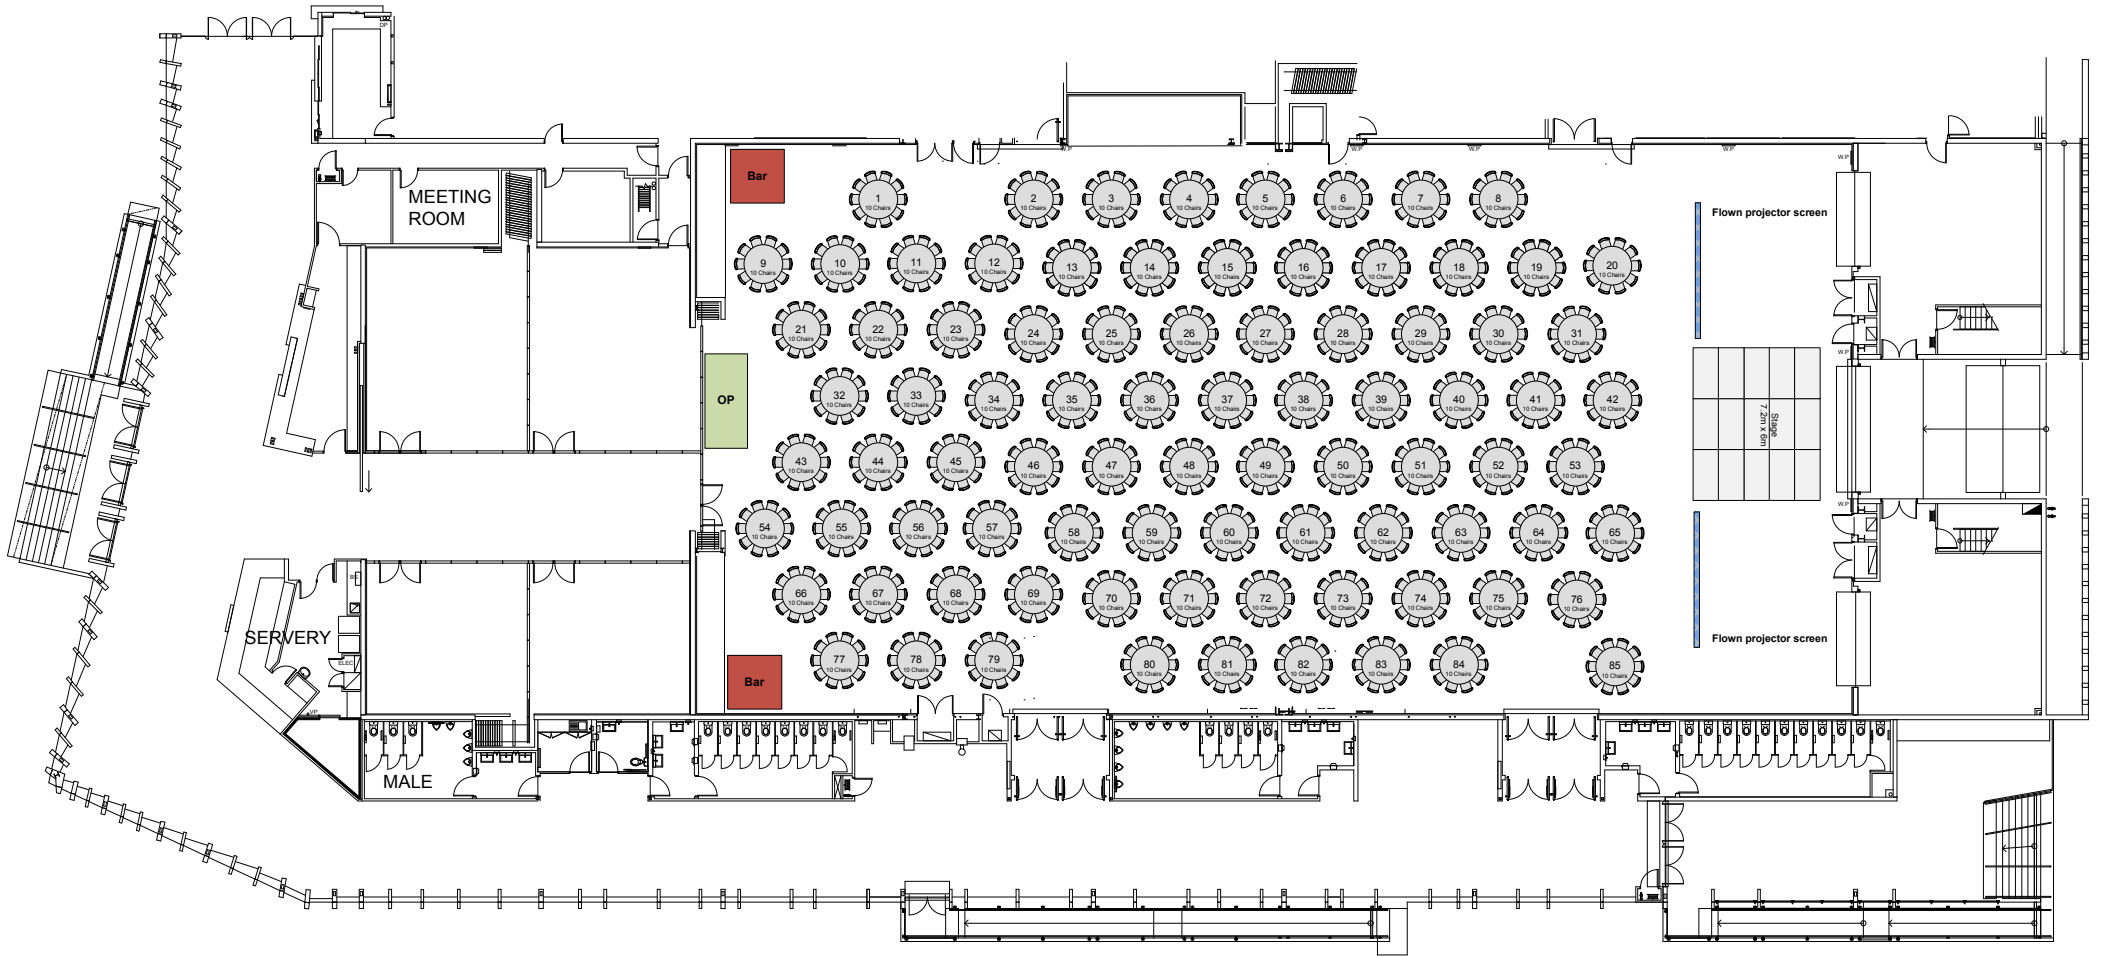

HALLS A AND B

Banquet Seating - 850 Guests
Medium Stage And Projector Screens

0m 3m 5m 10m