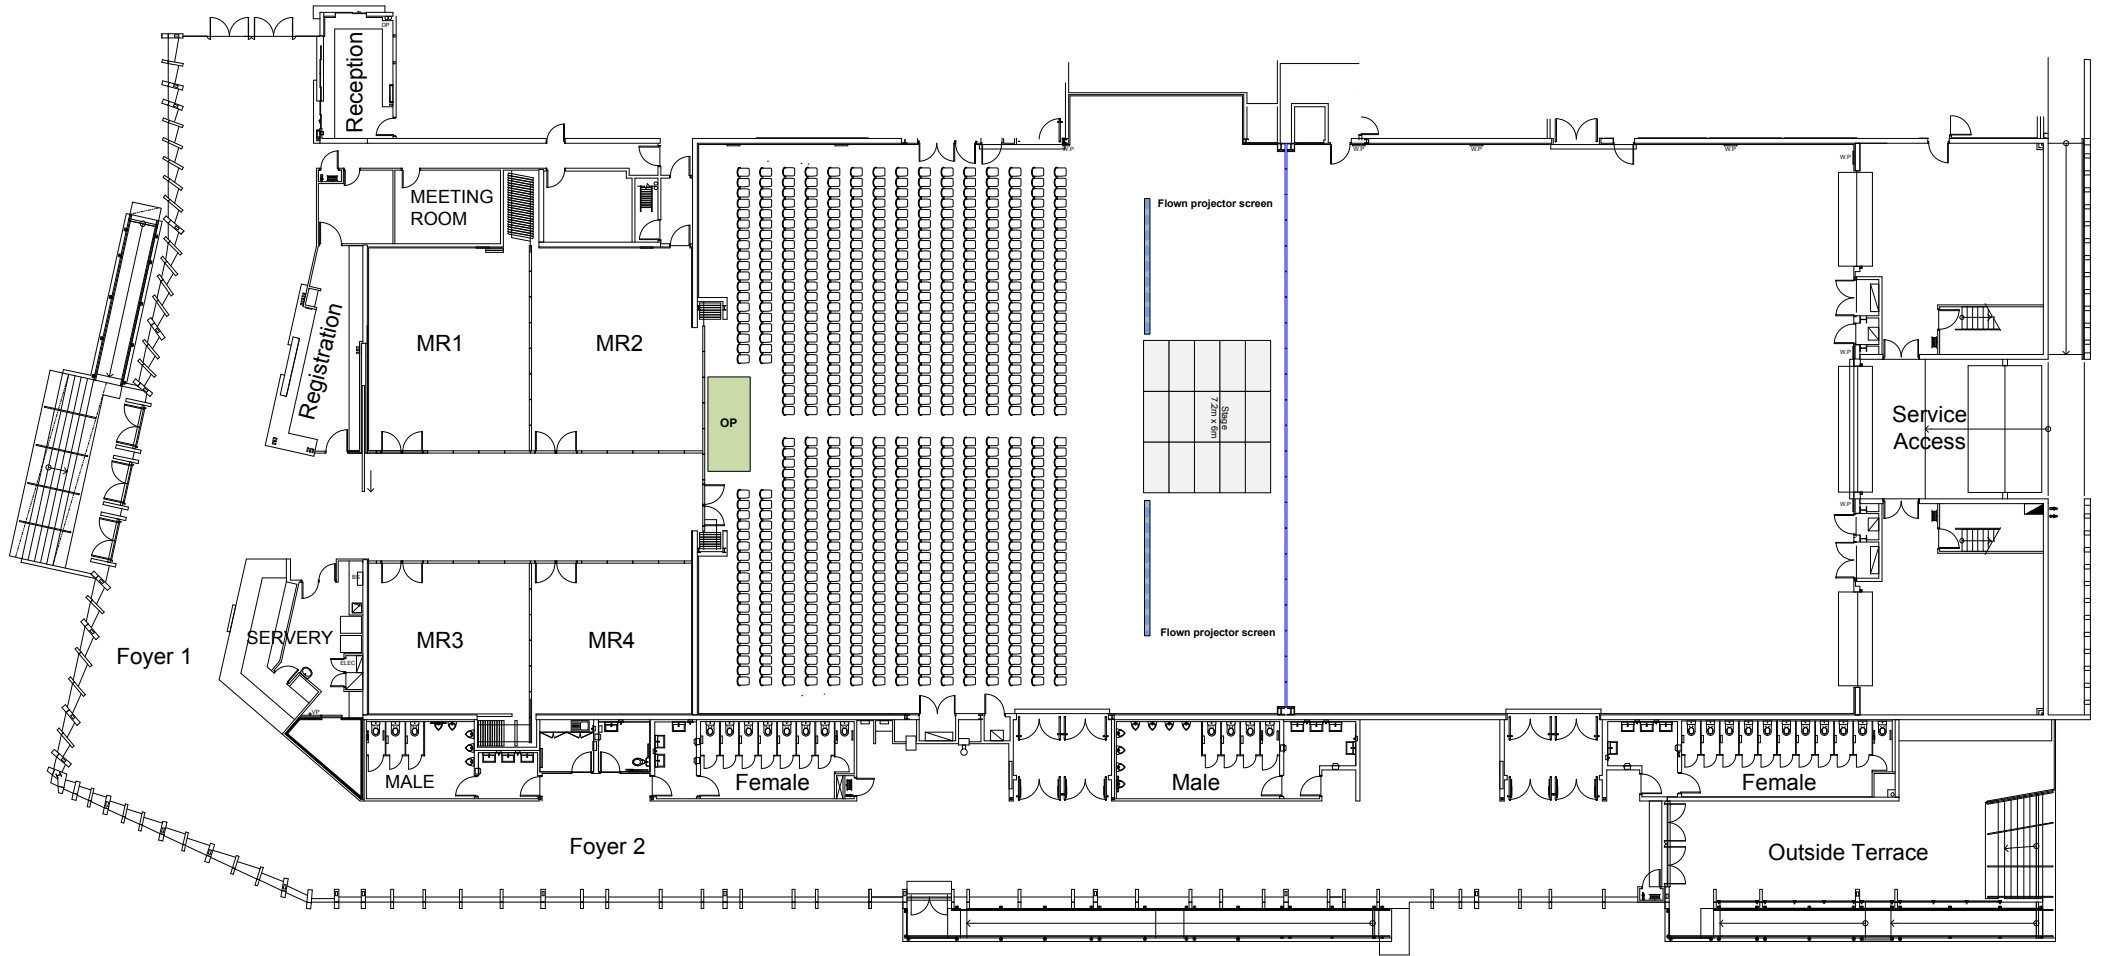

# HALL A

Theatre/Concert Setting - 700 Guests  
Medium Stage With Projector Screens

0m 3m 5m 10m