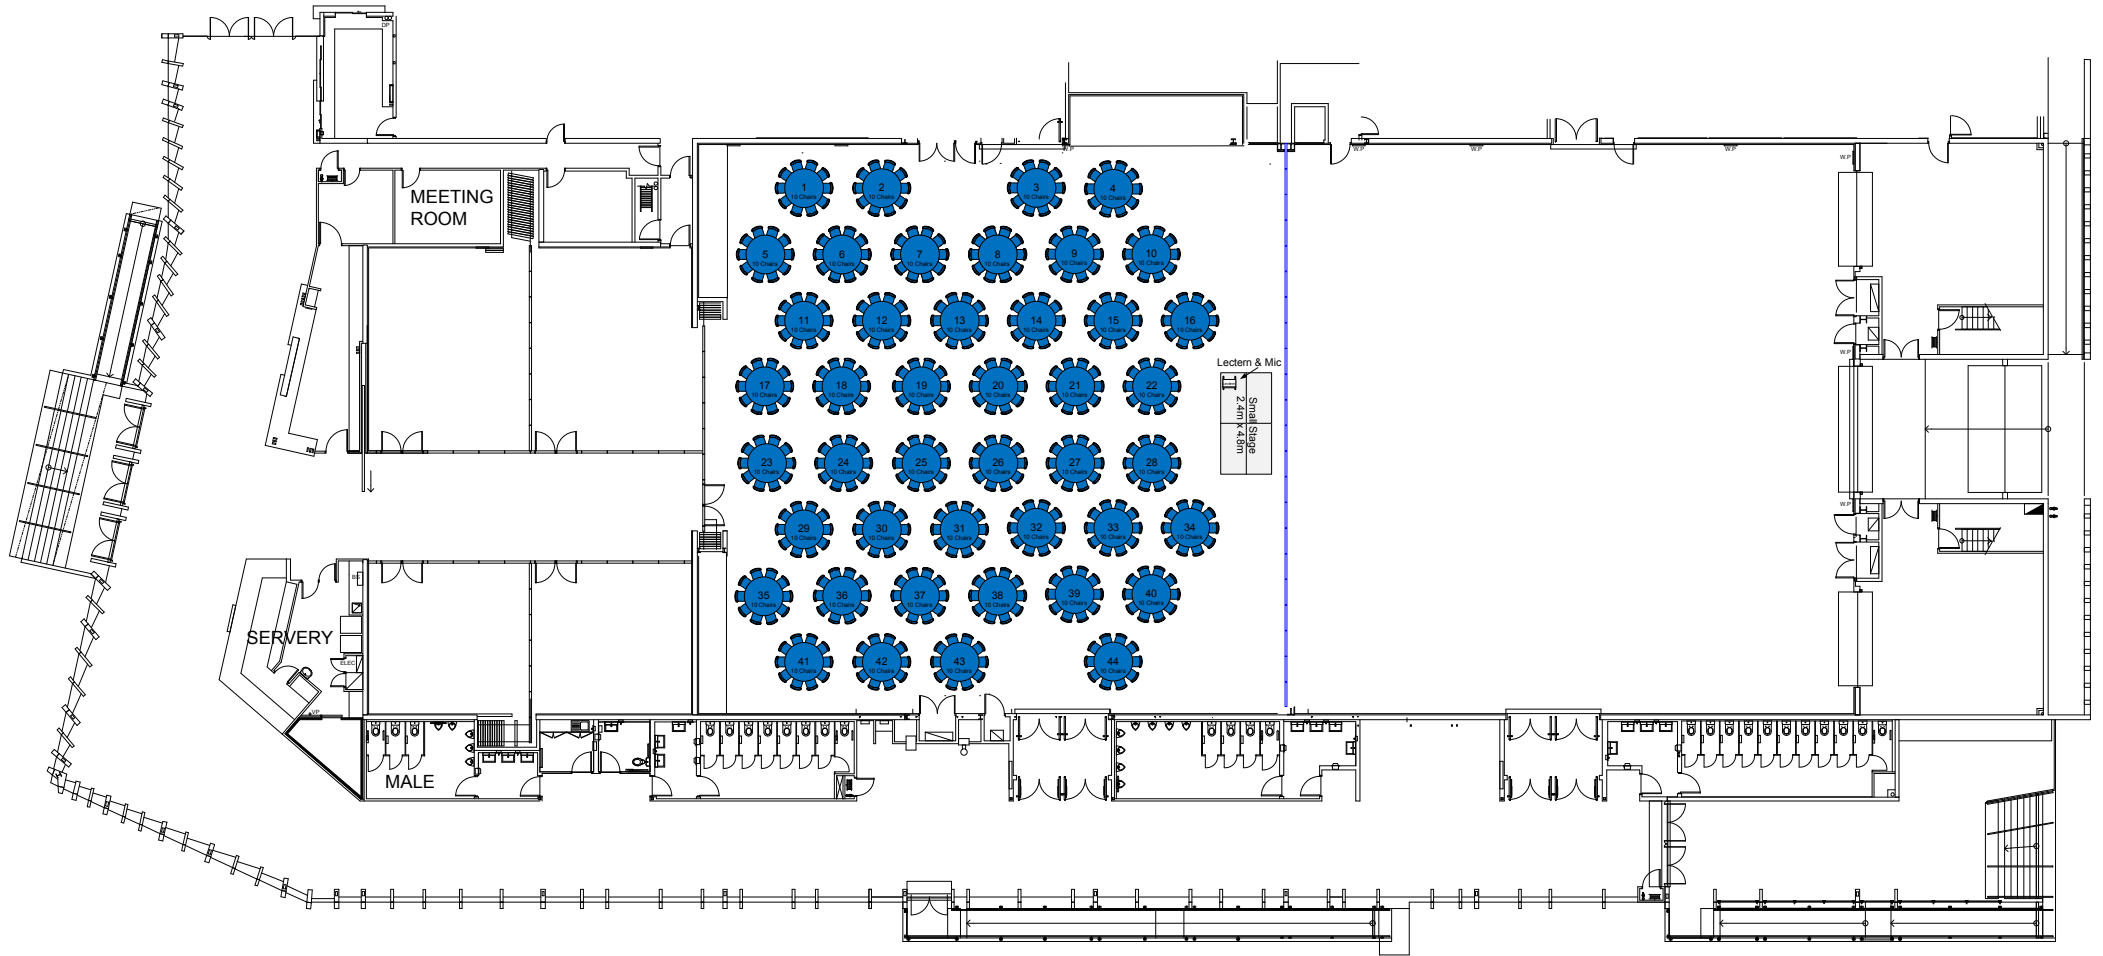

HALL A

Banquet Seating - 440 Guests
Small Stage

0m 3m 5m 10m