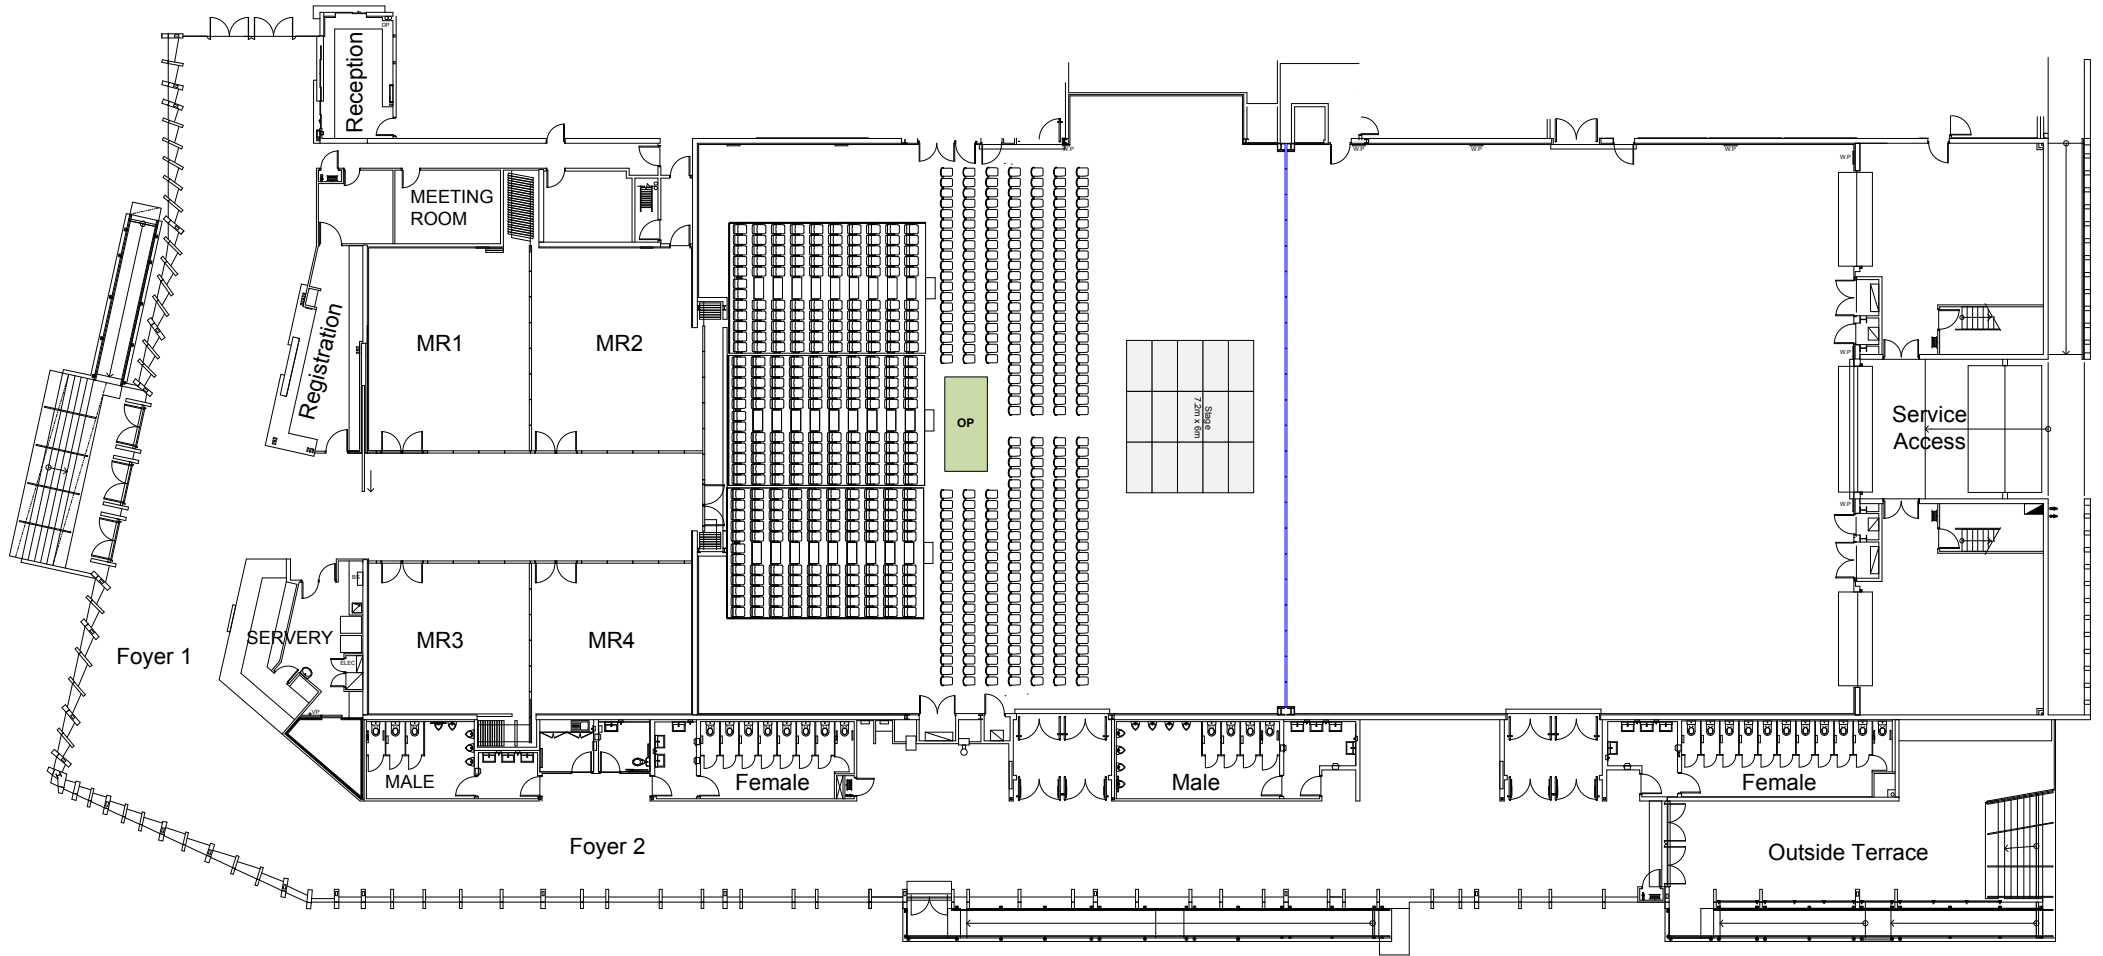

HALL A

Theatre/Concert Setting - 612 Guests
Medium Stage Including Retractable Seats, No Projector Screens

0m 3m 5m 10m