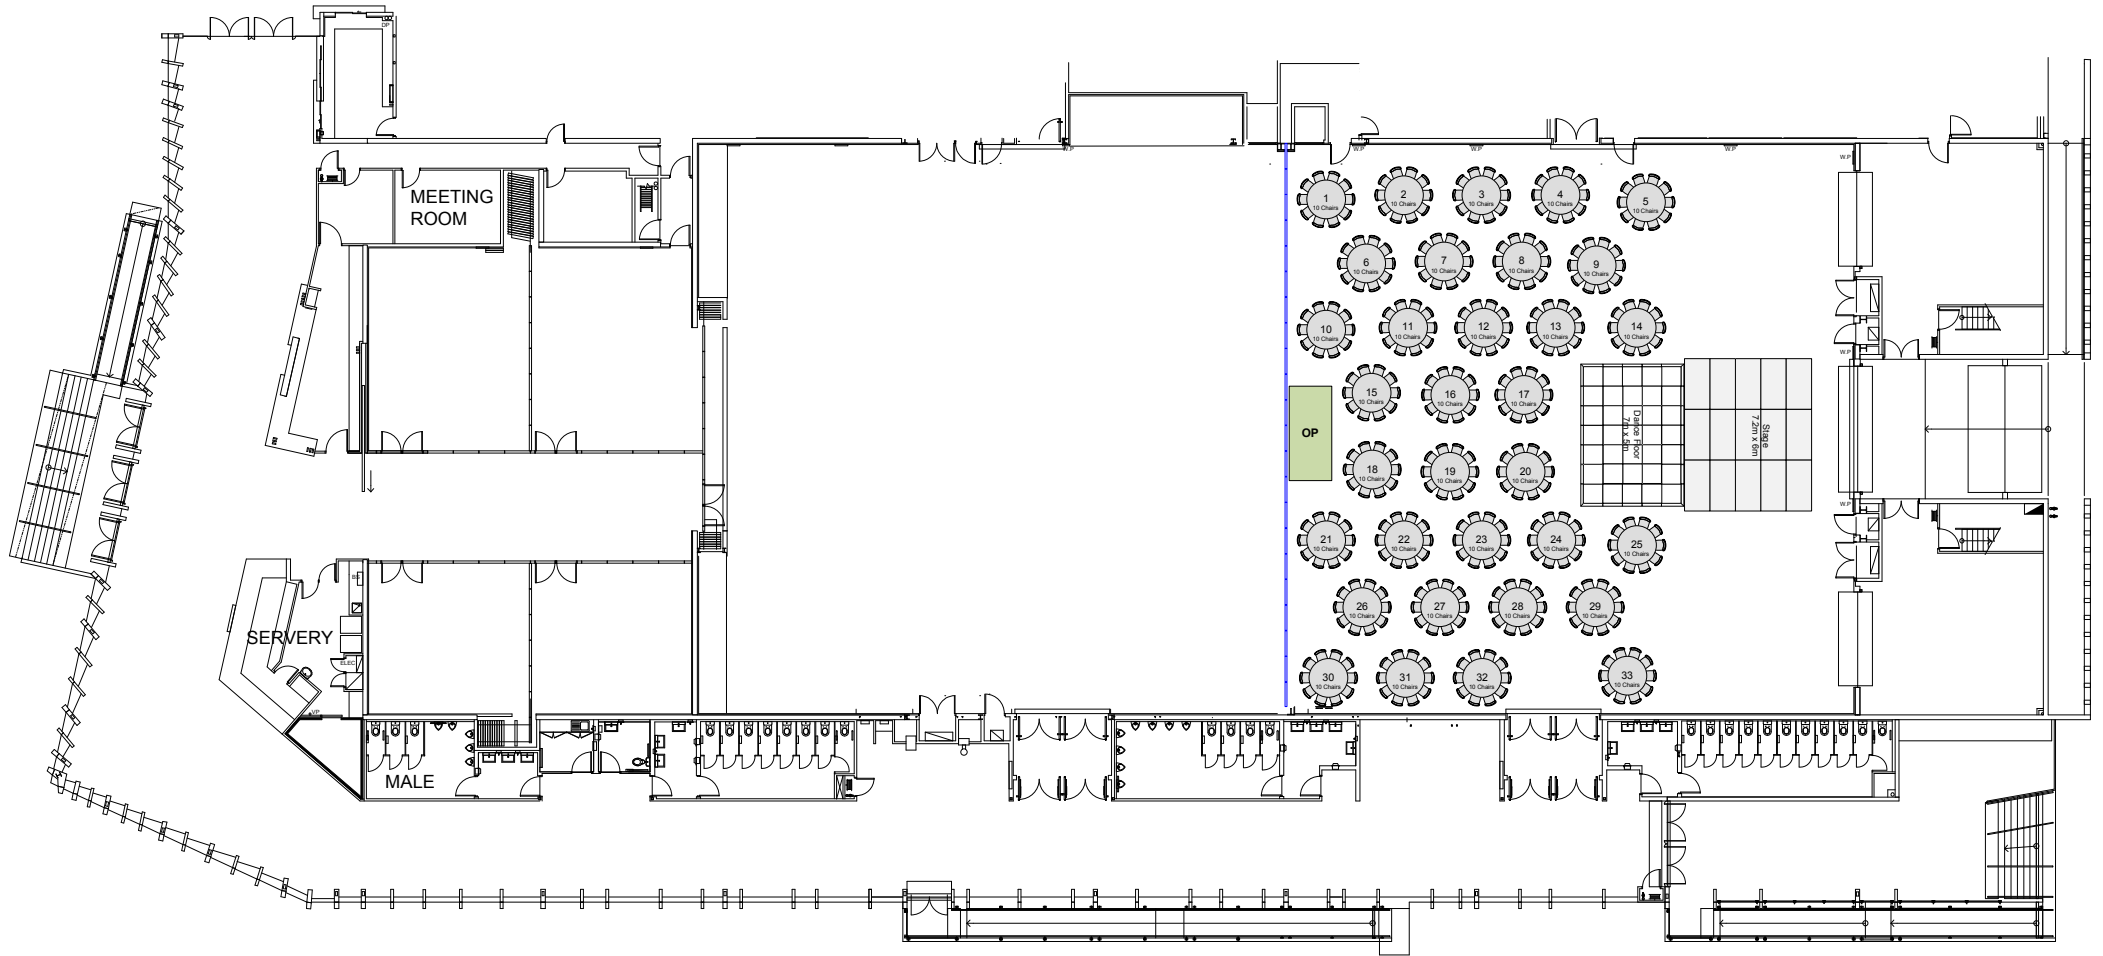

# HALL B

Banquet Seating - 330 Guests  
Medium Dance Floor And Stage

0m 3m 5m 10m