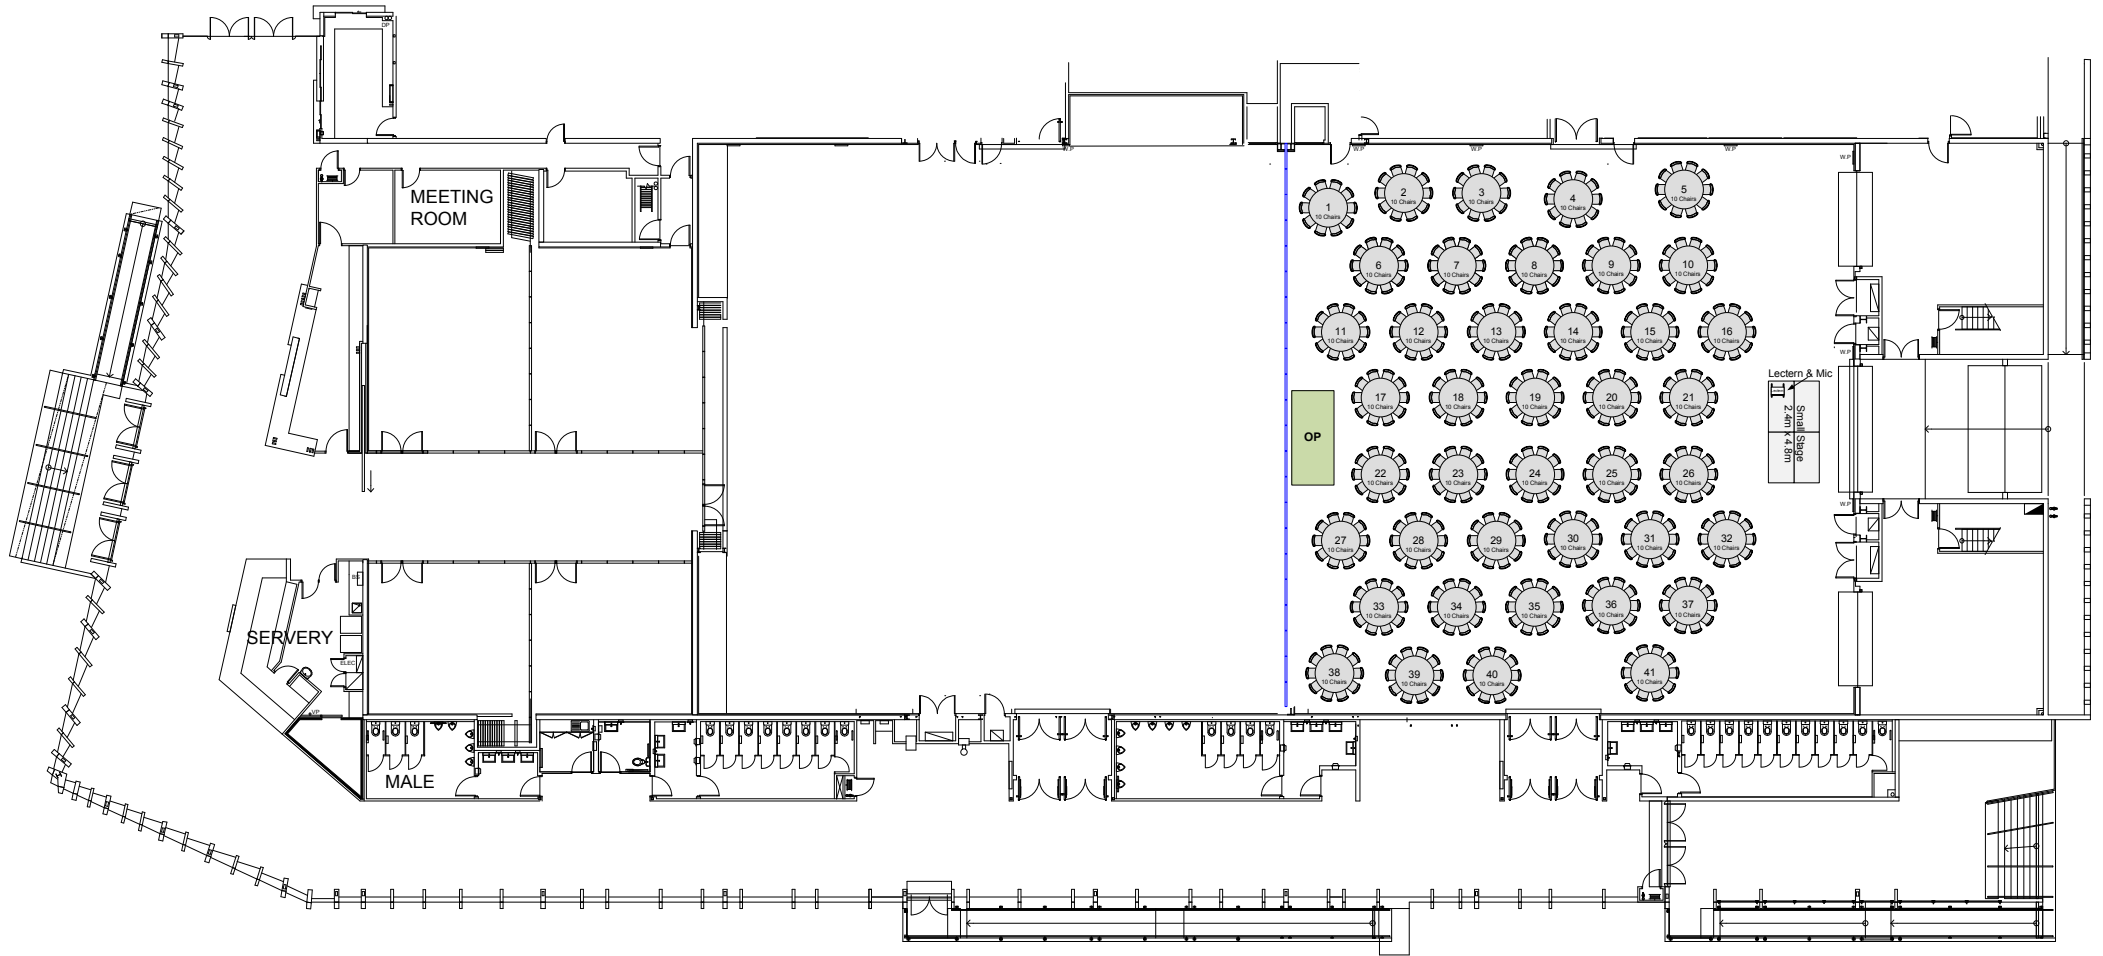

# HALL B

Banquet Seating - 410 Guests  
Small Stage

0m 3m 5m 10m