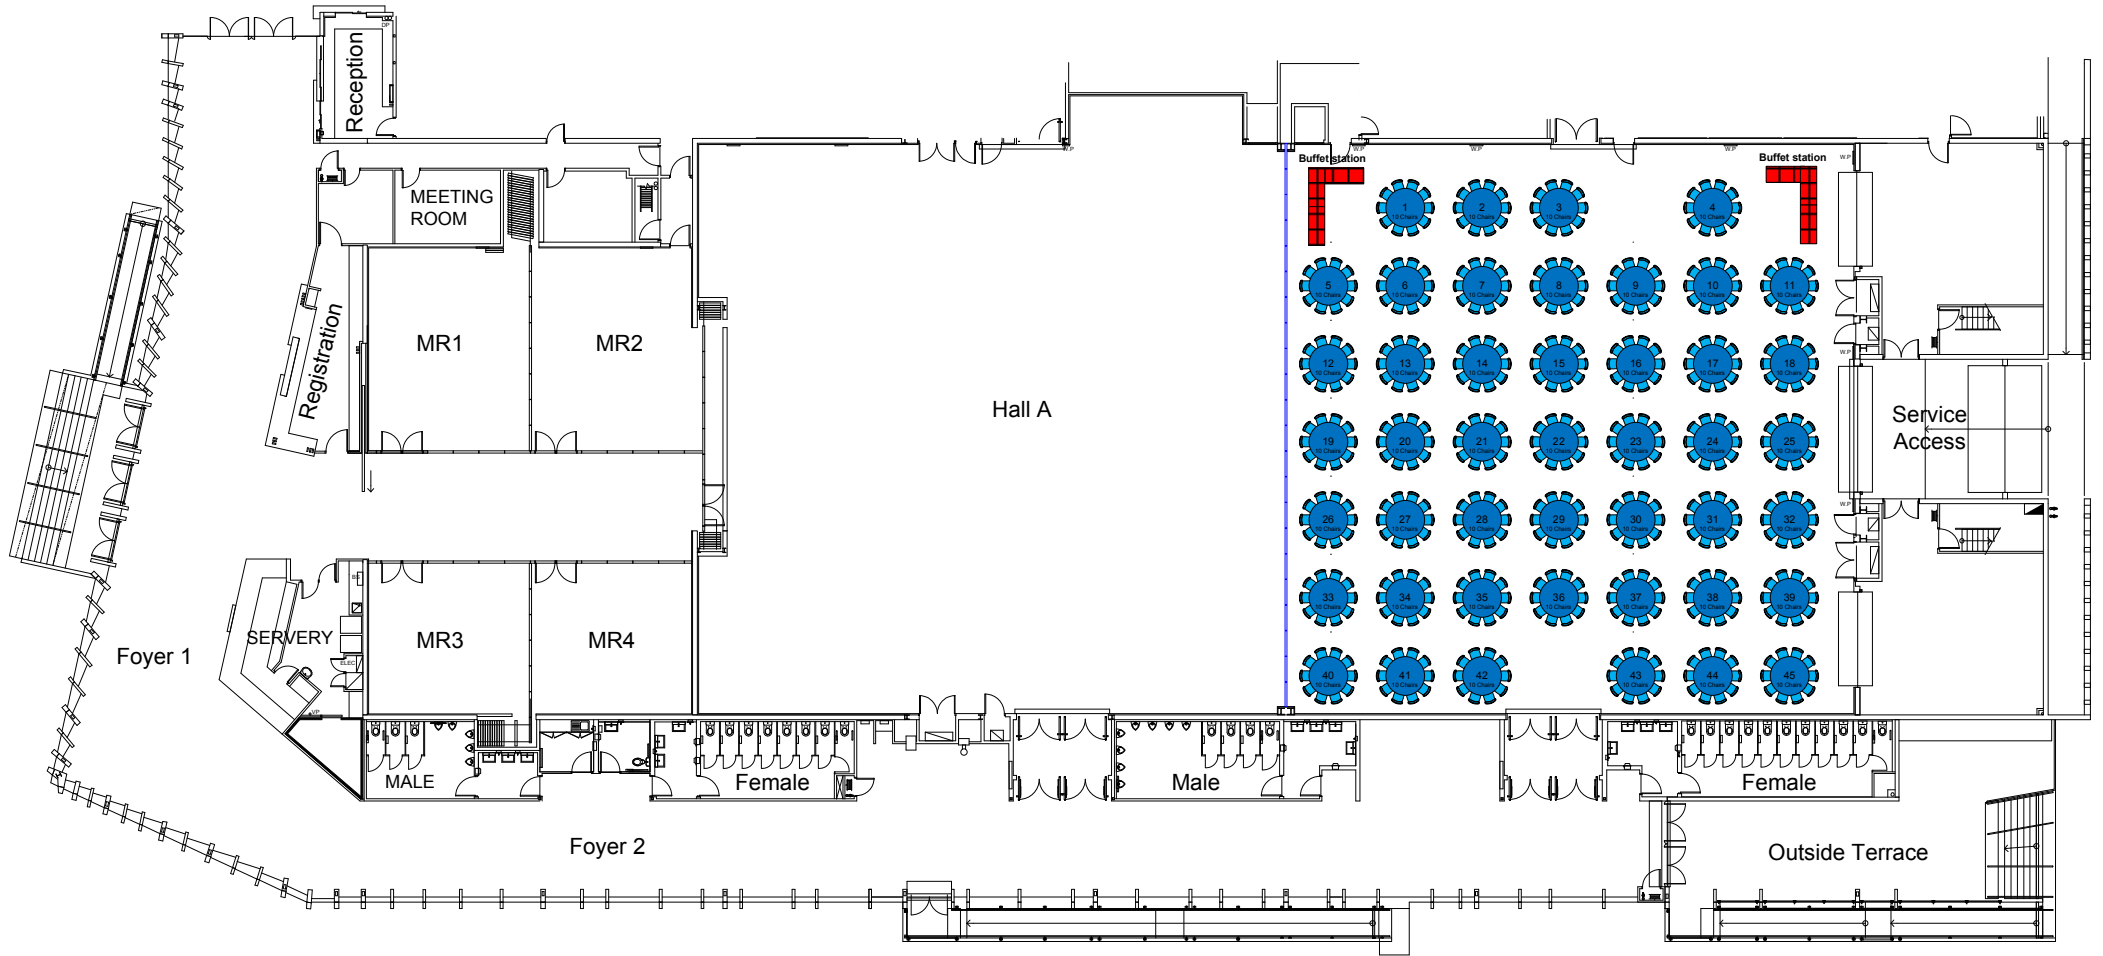

HALL B

Banquet Seating – 450 Guests

0m 3m 5m 10m