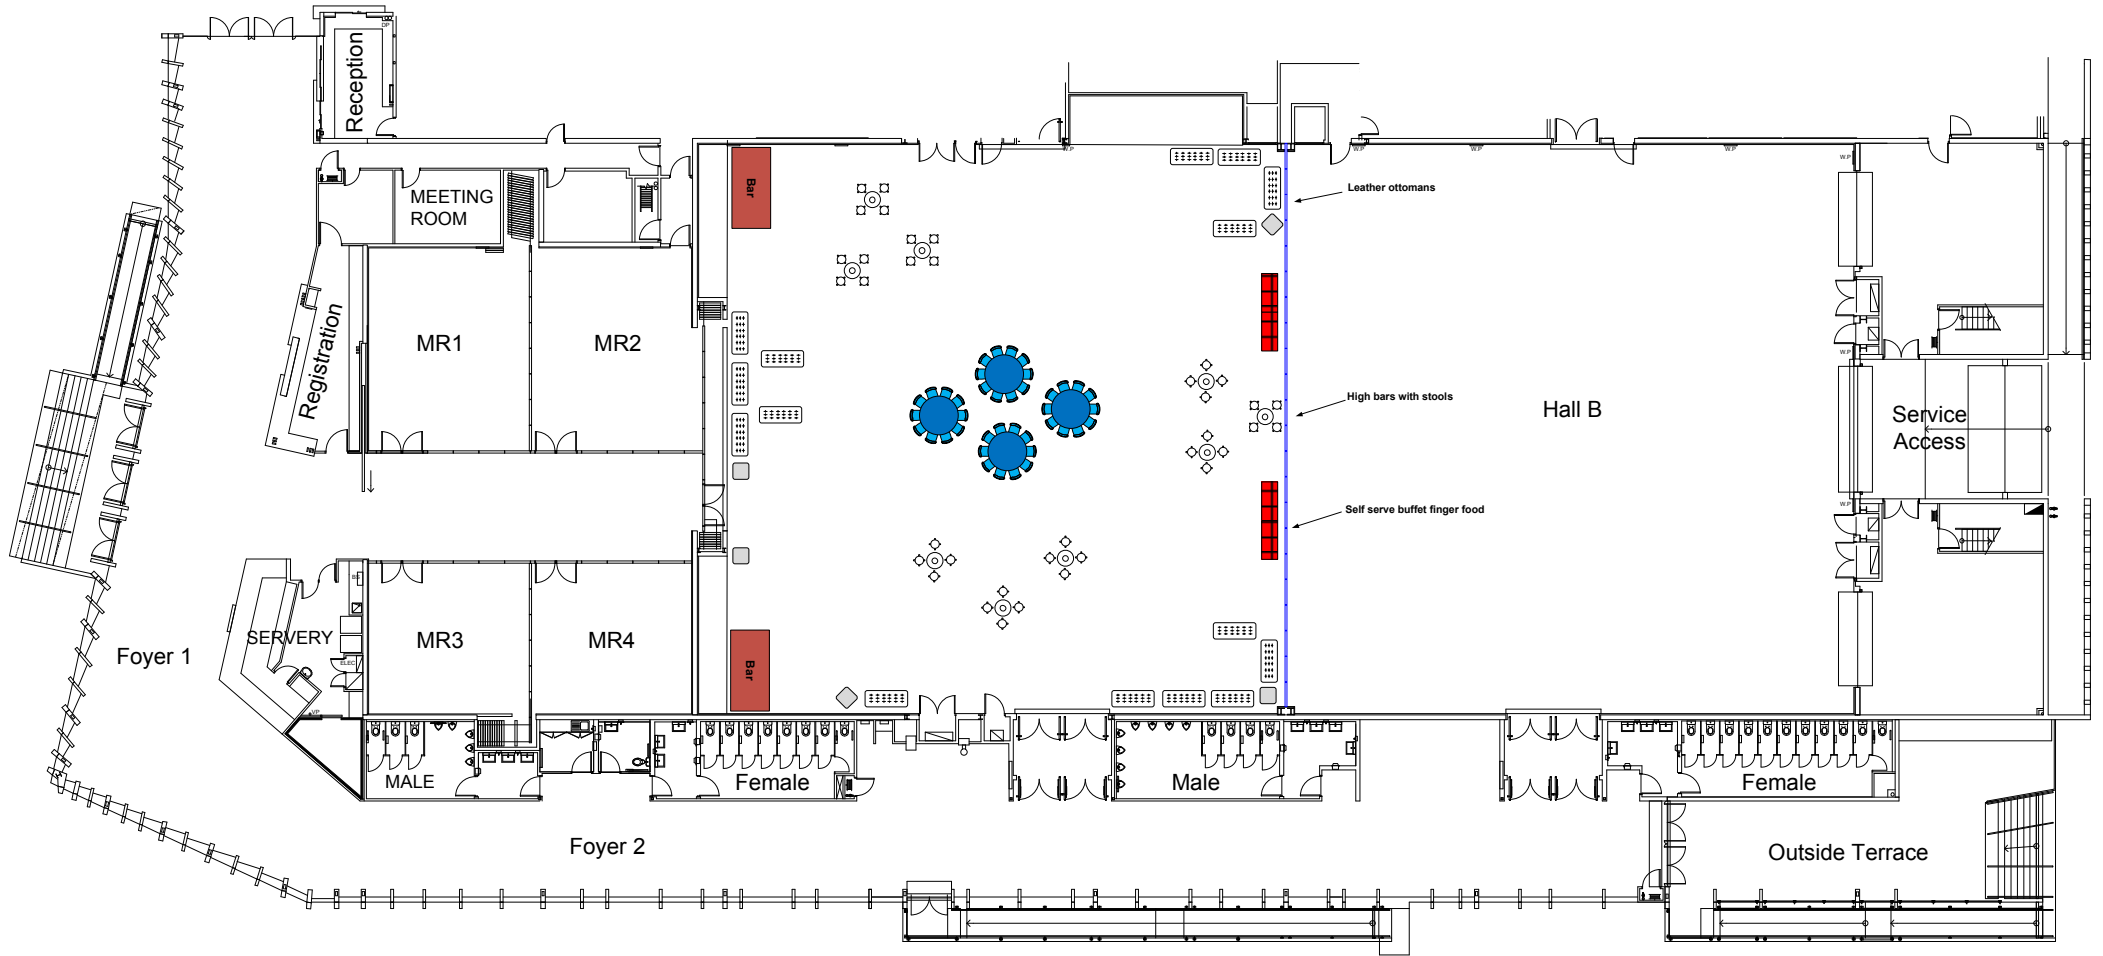

# HALL A

## COCKTAIL SETTING – 1000 GUESTS

0m 3m 5m 10m